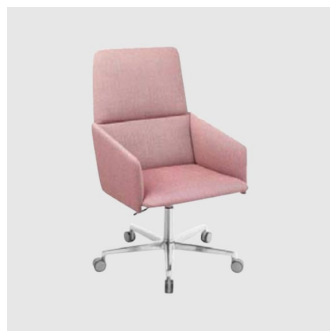

Designed to meet the specific requirements of the demanding contract market, Aura chairs and armchairs are available with numerous customisation options. A wide selection of base, arm and backrest options provide flexibility for use in a broad range of environments, including waiting, meeting and conferencing and workplace areas.

The Aura seating collection includes a 4-Leg (metal or timber), 4-Way swivel, 5-Way castor and fully upholstered base. Lounge chairs also compliment the range available with either metal or timber frames.

COLLECTION

Aura
ARMCHAIR
CRASSEVIG

Aura
STOOL
CRASSEVIG

Aura Timber 4-Leg
LOUNGE CHAIR
CRASSEVIG

Aura 5-Way Castor
TASK ARMCHAIR
CRASSEVIG

Aura 5-Way Castor
TASK CHAIR
CRASSEVIG

Aura Corporate 5-Way Castor
EXECUTIVE ARMCHAIR
CRASSEVIG