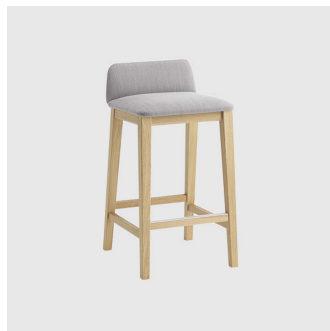

Aura
STOOL
CRASSEVIG