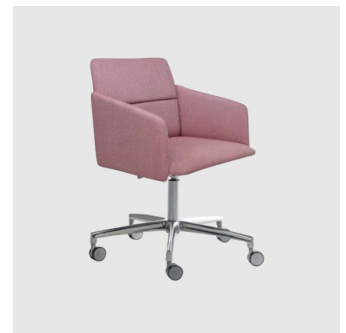

Aura 5-Way Castor
TASK ARMCHAIR
CRASSEVIG