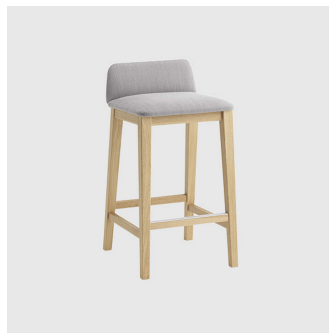

Aura
STOOL
CRASSEVIG