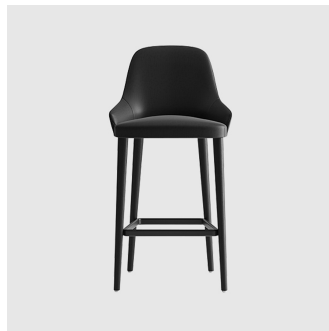

The variable thickness of the upholstered seat and backrest has been expressly designed to give it unmatched levels of comfort and durability. Available in three backrest heights, in a variety of materials and base finishes Axel is designed to follow and support the curvature of the body.

The Axel collection has expanded to include a lounge chair with backrest available in two heights, a 2-seat sofa and a stool, available in both counter and bar heights.

PRICING

\$3705 — \$4960 Trade pricing ex GST
Min = entry level, max = premium finishes

Glides: Standard plastic glides or felt glides for timber floors

COLLECTION

Axel
CHAIR
CRASSEVIG

Axel
STOOL
CRASSEVIG

Axel 100 4-Way Swivel
LOUNGE CHAIR
CRASSEVIG

Axel 100 Timber 4-Leg
LOUNGE CHAIR
CRASSEVIG