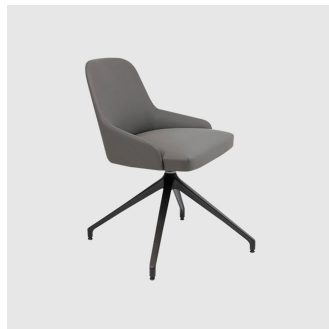

The Axel collection has expanded to include a lounge chair with backrest available in two heights, a 2-seat sofa and a stool, available in both counter and bar heights.

PRICING

\$3705 — \$4960 Trade pricing ex GST
Min = entry level, max = premium finishes

Glides: Standard plastic glides or felt glides for timber floors

COLLECTION

Axel
CHAIR
CRASSEVIG

Axel
STOOL
CRASSEVIG

Axel 100 4-Way Swivel
LOUNGE CHAIR
CRASSEVIG

Axel 100 Timber 4-Leg
LOUNGE CHAIR
CRASSEVIG

Axel 4-Way Pedestal
CHAIR
CRASSEVIG

Axel 4-Way Swivel
MEETING ARMCHAIR
CRASSEVIG

Axel 5-Way Castor
TASK CHAIR
CRASSEVIG

Axel 74 Sled
ARMCHAIR
CRASSEVIG

SYDNEY
5/50 Stanley Street
Darlinghurst

+61 2 9358 1155

MELBOURNE
11 Stanley Street
Collingwood

+61 3 9417 0781

ownworld.com.au

Axel 74 Timber 4-Leg
ARMCHAIR
CRASSEVIG

Axel 75 4-Way Swivel
LOUNGE CHAIR
CRASSEVIG

Axel 75 Timber 4-Leg
LOUNGE CHAIR
CRASSEVIG

Axel 80 Sled
ARMCHAIR
CRASSEVIG