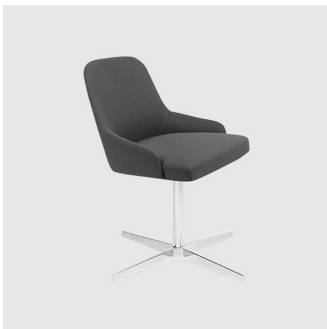

The Axel collection has expanded to include a lounge chair with backrest available in two heights, a 2-seat sofa and a stool, available in both counter and bar heights.

PRICING

\$3705 — \$4960 Trade pricing ex GST
Min = entry level, max = premium finishes

Glides: Standard plastic glides or felt glides for timber floors

COLLECTION

Axel
CHAIR
CRASSEVIG

Axel
STOOL
CRASSEVIG

Axel 100 4-Way Swivel
LOUNGE CHAIR
CRASSEVIG

Axel 100 Timber 4-Leg
LOUNGE CHAIR
CRASSEVIG

MELBOURNE
11 Stanley Street
Collingwood

+61 3 9417 0781

ownworld.com.au

Axel 74 Timber 4-Leg
ARMCHAIR
CRASSEVIG

Axel 75 4-Way Swivel
LOUNGE CHAIR
CRASSEVIG

Axel 75 Timber 4-Leg
LOUNGE CHAIR
CRASSEVIG

Axel 80 Sled
ARMCHAIR
CRASSEVIG