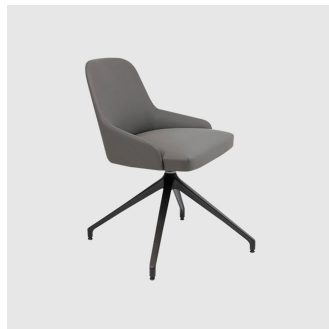

The Axel collection has expanded to include a lounge chair with backrest available in two heights, a 2-seat sofa and a stool, available in both counter and bar heights.

PRICING

\$3355 — \$4640 Trade pricing ex GST
Min = entry level, max = premium finishes

Glides: Standard plastic glides or felt glides for timber floors

COLLECTION

Axel
CHAIR
CRASSEVIG

Axel
STOOL
CRASSEVIG

Axel 100 4-Way Swivel
LOUNGE CHAIR
CRASSEVIG

Axel 100 Timber 4-Leg
LOUNGE CHAIR
CRASSEVIG

Axel 4-Way Pedestal
CHAIR
CRASSEVIG

Axel 4-Way Swivel
MEETING ARMCHAIR
CRASSEVIG

Axel 5-Way Castor
TASK CHAIR
CRASSEVIG

Axel 74 Sled
ARMCHAIR
CRASSEVIG

SYDNEY
5/50 Stanley Street
Darlinghurst

+61 2 9358 1155

MELBOURNE
11 Stanley Street
Collingwood

+61 3 9417 0781

ownworld.com.au

Axel 74 Timber 4-Leg
ARMCHAIR
CRASSEVIG

Axel 75 4-Way Swivel
LOUNGE CHAIR
CRASSEVIG

Axel 75 Timber 4-Leg
LOUNGE CHAIR
CRASSEVIG

Axel 80 Sled
ARMCHAIR
CRASSEVIG