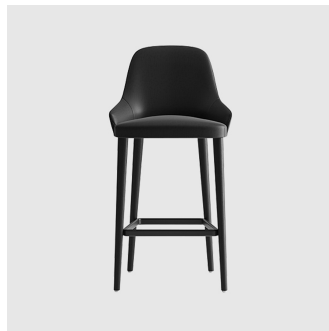

The variable thickness of the upholstered seat and backrest has been expressly designed to give it unmatched levels of comfort and durability. Available in three backrest heights, in a variety of materials and base finishes Axel is designed to follow and support the curvature of the body.

The Axel collection has expanded to include a lounge chair with backrest available in two heights, a 2-seat sofa and a stool, available in both counter and bar heights.

PRICING

\$3355 — \$4640 Trade pricing ex GST
Min = entry level, max = premium finishes

Glides: Standard plastic glides or felt glides for timber floors

COLLECTION

Axel
CHAIR
CRASSEVIG

Axel
STOOL
CRASSEVIG

Axel 100 4-Way Swivel
LOUNGE CHAIR
CRASSEVIG

Axel 100 Timber 4-Leg
LOUNGE CHAIR
CRASSEVIG