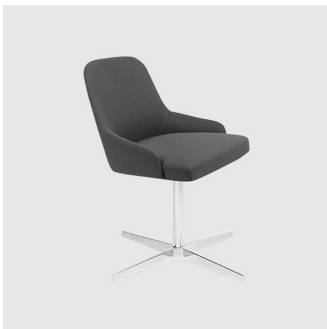

The Axel collection has expanded to include a lounge chair with backrest available in two heights, a 2-seat sofa and a stool, available in both counter and bar heights.

PRICING

\$3355 — \$4640 Trade pricing ex GST
Min = entry level, max = premium finishes

Glides: Standard plastic glides or felt glides for timber floors

COLLECTION

Axel
CHAIR
CRASSEVIG

Axel
STOOL
CRASSEVIG

Axel 100 4-Way Swivel
LOUNGE CHAIR
CRASSEVIG

Axel 100 Timber 4-Leg
LOUNGE CHAIR
CRASSEVIG

MELBOURNE
11 Stanley Street
Collingwood

+61 3 9417 0781

ownworld.com.au

Axel 74 Timber 4-Leg
ARMCHAIR
CRASSEVIG

Axel 75 4-Way Swivel
LOUNGE CHAIR
CRASSEVIG

Axel 75 Timber 4-Leg
LOUNGE CHAIR
CRASSEVIG

Axel 80 Sled
ARMCHAIR
CRASSEVIG