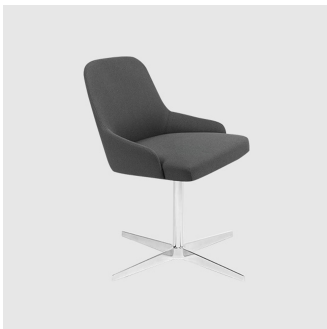

The Axel collection has expanded to include a lounge chair with backrest available in two heights, a 2-seat sofa and a stool, available in both counter and bar heights.

PRICING

\$1515 — \$2035 Trade pricing ex GST
Min = entry level, max = premium finishes

Glides: Standard plastic glides or felt glides for timber floors

COLLECTION

Axel
CHAIR
CRASSEVIG

Axel
STOOL
CRASSEVIG

Axel 100 4-Way Swivel
LOUNGE CHAIR
CRASSEVIG

Axel 100 Timber 4-Leg
LOUNGE CHAIR
CRASSEVIG

MELBOURNE
11 Stanley Street
Collingwood

+61 3 9417 0781

ownworld.com.au

Axel 74 Timber 4-Leg
ARMCHAIR
CRASSEVIG

Axel 75 4-Way Swivel
LOUNGE CHAIR
CRASSEVIG

Axel 75 Timber 4-Leg
LOUNGE CHAIR
CRASSEVIG

Axel 80 Sled
ARMCHAIR
CRASSEVIG