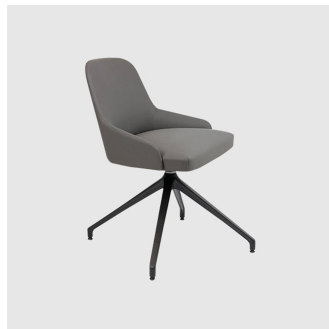

The Axel collection has expanded to include a lounge chair with backrest available in two heights, a 2-seat sofa and a stool, available in both counter and bar heights.

PRICING

\$1515 — \$2035 Trade pricing ex GST
Min = entry level, max = premium finishes

Glides: Standard plastic glides or felt glides for timber floors

COLLECTION

Axel
CHAIR
CRASSEVIG

Axel
STOOL
CRASSEVIG

Axel 100 4-Way Swivel
LOUNGE CHAIR
CRASSEVIG

Axel 100 Timber 4-Leg
LOUNGE CHAIR
CRASSEVIG

Axel 4-Way Pedestal
CHAIR
CRASSEVIG

Axel 4-Way Swivel
MEETING ARMCHAIR
CRASSEVIG

Axel 5-Way Castor
TASK CHAIR
CRASSEVIG

Axel 74 Sled
ARMCHAIR
CRASSEVIG

SYDNEY
5/50 Stanley Street
Darlinghurst

+61 2 9358 1155

MELBOURNE
11 Stanley Street
Collingwood

+61 3 9417 0781

ownworld.com.au

Axel 74 Timber 4-Leg
ARMCHAIR
CRASSEVIG

Axel 75 4-Way Swivel
LOUNGE CHAIR
CRASSEVIG

Axel 75 Timber 4-Leg
LOUNGE CHAIR
CRASSEVIG

Axel 80 Sled
ARMCHAIR
CRASSEVIG