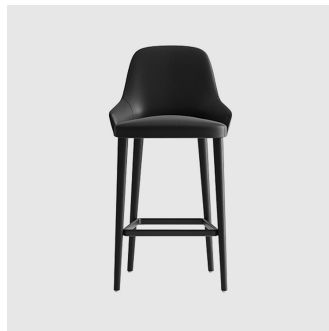

The variable thickness of the upholstered seat and backrest has been expressly designed to give it unmatched levels of comfort and durability. Available in three backrest heights, in a variety of materials and base finishes Axel is designed to follow and support the curvature of the body.

The Axel collection has expanded to include a lounge chair with backrest available in two heights, a 2-seat sofa and a stool, available in both counter and bar heights.

PRICING

\$1515 — \$2035 Trade pricing ex GST
Min = entry level, max = premium finishes

Glides: Standard plastic glides or felt glides for timber floors

COLLECTION

Axel
CHAIR
CRASSEVIG

Axel
STOOL
CRASSEVIG

Axel 100 4-Way Swivel
LOUNGE CHAIR
CRASSEVIG

Axel 100 Timber 4-Leg
LOUNGE CHAIR
CRASSEVIG