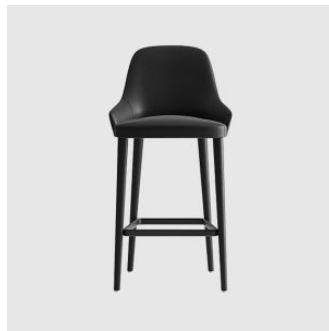

The variable thickness of the upholstered seat and backrest has been expressly designed to give it unmatched levels of comfort and durability. Available in three backrest heights, in a variety of materials and base finishes Axel is designed to follow and support the curvature of the body.

The Axel collection has expanded to include a lounge chair with backrest available in two heights, a 2-seat sofa and a stool, available in both counter and bar heights.

PRICING

\$1515 — \$2075 Trade pricing ex GST
Min = entry level, max = premium finishes

Glides: Standard plastic glides or felt glides for timber floors

COLLECTION

Axel
CHAIR
CRASSEVIG

Axel
STOOL
CRASSEVIG

Axel 100 4-Way Swivel
LOUNGE CHAIR
CRASSEVIG

Axel 100 Timber 4-Leg
LOUNGE CHAIR
CRASSEVIG