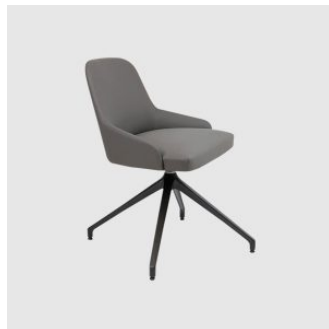

The variable thickness of the upholstered seat and backrest has been expressly designed to give it unmatched levels of comfort and durability. Available in three backrest heights, in a variety of materials and base finishes Axel is designed to follow and support the curvature of the body.

The Axel collection has expanded to include a lounge chair with backrest available in two heights, a 2-seat sofa and a stool, available in both counter and bar heights.

PRICING

\$1515 — \$2075 Trade pricing ex GST
Min = entry level, max = premium finishes

Glides: Standard plastic glides or felt glides for timber floors

COLLECTION

Axel
CHAIR
CRASSEVIG

Axel
STOOL
CRASSEVIG

Axel 100 4-Way Swivel
LOUNGE CHAIR
CRASSEVIG

Axel 100 Timber 4-Leg
LOUNGE CHAIR
CRASSEVIG

Axel 4-Way Pedestal
CHAIR
CRASSEVIG

Axel 4-Way Swivel
MEETING ARMCHAIR
CRASSEVIG

Axel 5-Way Castor
TASK CHAIR
CRASSEVIG

Axel 74 Sled
ARMCHAIR
CRASSEVIG

SYDNEY
5/50 Stanley Street
Darlinghurst

+61 2 9358 1155