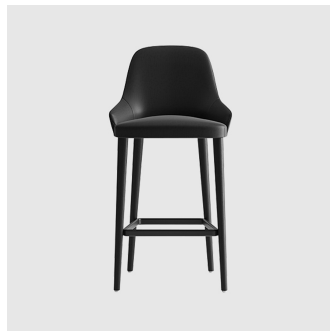

The variable thickness of the upholstered seat and backrest has been expressly designed to give it unmatched levels of comfort and durability. Available in three backrest heights, in a variety of materials and base finishes Axel is designed to follow and support the curvature of the body.

The Axel collection has expanded to include a lounge chair with backrest available in two heights, a 2-seat sofa and a stool, available in both counter and bar heights.

PRICING

\$1655 — \$2175 Trade pricing ex GST
Min = entry level, max = premium finishes

Castors: Polymer soft tread castors

COLLECTION

Axel
CHAIR
CRASSEVIG

Axel
STOOL
CRASSEVIG

Axel 100 4-Way Swivel
LOUNGE CHAIR
CRASSEVIG

Axel 100 Timber 4-Leg
LOUNGE CHAIR
CRASSEVIG

Axel 4-Way Pedestal
CHAIR
CRASSEVIG