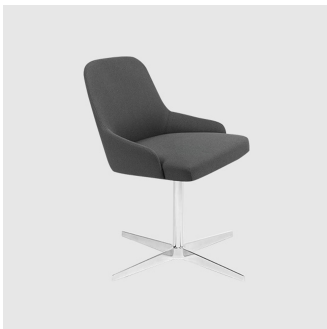

The Axel collection has expanded to include a lounge chair with backrest available in two heights, a 2-seat sofa and a stool, available in both counter and bar heights.

PRICING

\$1385 — \$1990 Trade pricing ex GST
Min = entry level, max = premium finishes

Glides: Standard plastic glides or felt glides for timber floors

COLLECTION

Axel
CHAIR
CRASSEVIG

Axel
STOOL
CRASSEVIG

Axel 100 4-Way Swivel
LOUNGE CHAIR
CRASSEVIG

Axel 100 Timber 4-Leg
LOUNGE CHAIR
CRASSEVIG

MELBOURNE
11 Stanley Street
Collingwood

+61 3 9417 0781

ownworld.com.au

Axel 74 Timber 4-Leg
ARMCHAIR
CRASSEVIG

Axel 75 4-Way Swivel
LOUNGE CHAIR
CRASSEVIG

Axel 75 Timber 4-Leg
LOUNGE CHAIR
CRASSEVIG

Axel 80 Sled
ARMCHAIR
CRASSEVIG