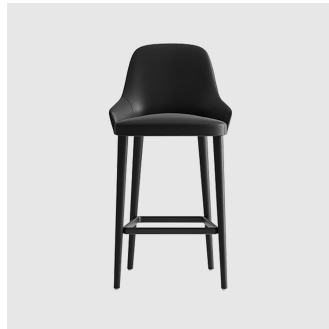

The variable thickness of the upholstered seat and backrest has been expressly designed to give it unmatched levels of comfort and durability. Available in three backrest heights, in a variety of materials and base finishes Axel is designed to follow and support the curvature of the body.

The Axel collection has expanded to include a lounge chair with backrest available in two heights, a 2-seat sofa and a stool, available in both counter and bar heights.

PRICING

\$1385 — \$1990 Trade pricing ex GST
Min = entry level, max = premium finishes

Glides: Standard plastic glides or felt glides for timber floors

COLLECTION

Axel
CHAIR
CRASSEVIG

Axel
STOOL
CRASSEVIG

Axel 100 4-Way Swivel
LOUNGE CHAIR
CRASSEVIG

Axel 100 Timber 4-Leg
LOUNGE CHAIR
CRASSEVIG