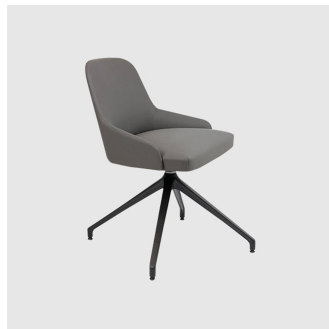

The Axel collection has expanded to include a lounge chair with backrest available in two heights, a 2-seat sofa and a stool, available in both counter and bar heights.

PRICING

\$1385 — \$1990 Trade pricing ex GST
Min = entry level, max = premium finishes

Glides: Standard plastic glides or felt glides for timber floors

COLLECTION

Axel
CHAIR
CRASSEVIG

Axel
STOOL
CRASSEVIG

Axel 100 4-Way Swivel
LOUNGE CHAIR
CRASSEVIG

Axel 100 Timber 4-Leg
LOUNGE CHAIR
CRASSEVIG

Axel 4-Way Pedestal
CHAIR
CRASSEVIG

Axel 4-Way Swivel
MEETING ARMCHAIR
CRASSEVIG

Axel 5-Way Castor
TASK CHAIR
CRASSEVIG

Axel 74 Sled
ARMCHAIR
CRASSEVIG

SYDNEY
5/50 Stanley Street
Darlinghurst

+61 2 9358 1155

MELBOURNE
11 Stanley Street
Collingwood

+61 3 9417 0781

ownworld.com.au

Axel 74 Timber 4-Leg
ARMCHAIR
CRASSEVIG

Axel 75 4-Way Swivel
LOUNGE CHAIR
CRASSEVIG

Axel 75 Timber 4-Leg
LOUNGE CHAIR
CRASSEVIG

Axel 80 Sled
ARMCHAIR
CRASSEVIG