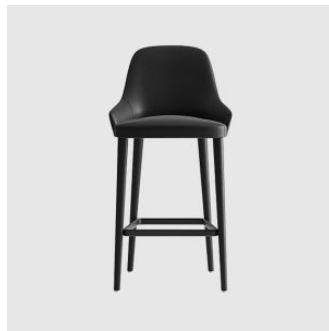

The variable thickness of the upholstered seat and backrest has been expressly designed to give it unmatched levels of comfort and durability. Available in three backrest heights, in a variety of materials and base finishes Axel is designed to follow and support the curvature of the body.

The Axel collection has expanded to include a lounge chair with backrest available in two heights, a 2-seat sofa and a stool, available in both counter and bar heights.

PRICING

\$1395 — \$2335 Trade pricing ex GST
Min = entry level, max = premium finishes

Glides: Standard plastic glides or felt glides for timber floors

COLLECTION

Axel
CHAIR
CRASSEVIG

Axel
STOOL
CRASSEVIG

Axel 100 4-Way Swivel
LOUNGE CHAIR
CRASSEVIG

Axel 100 Timber 4-Leg
LOUNGE CHAIR
CRASSEVIG