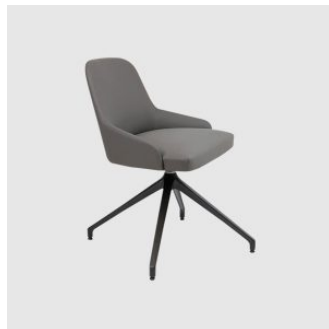

The variable thickness of the upholstered seat and backrest has been expressly designed to give it unmatched levels of comfort and durability. Available in three backrest heights, in a variety of materials and base finishes Axel is designed to follow and support the curvature of the body.

The Axel collection has expanded to include a lounge chair with backrest available in two heights, a 2-seat sofa and a stool, available in both counter and bar heights.

PRICING

\$1395 — \$2335 Trade pricing ex GST
Min = entry level, max = premium finishes

Glides: Standard plastic glides or felt glides for timber floors

COLLECTION

Axel
CHAIR
CRASSEVIG

Axel
STOOL
CRASSEVIG

Axel 100 4-Way Swivel
LOUNGE CHAIR
CRASSEVIG

Axel 100 Timber 4-Leg
LOUNGE CHAIR
CRASSEVIG

Axel 4-Way Pedestal
CHAIR
CRASSEVIG

Axel 4-Way Swivel
MEETING ARMCHAIR
CRASSEVIG

Axel 5-Way Castor
TASK CHAIR
CRASSEVIG

Axel 74 Sled
ARMCHAIR
CRASSEVIG

SYDNEY
5/50 Stanley Street
Darlinghurst

+61293581155

MELBOURNE
11 Stanley Street
Collingwood