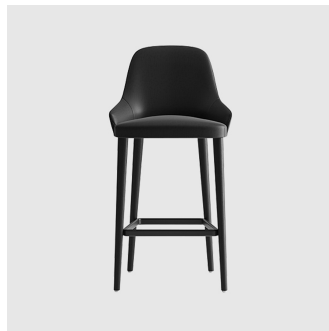

The variable thickness of the upholstered seat and backrest has been expressly designed to give it unmatched levels of comfort and durability. Available in three backrest heights, in a variety of materials and base finishes Axel is designed to follow and support the curvature of the body.

The Axel collection has expanded to include a lounge chair with backrest available in two heights, a 2-seat sofa and a stool, available in both counter and bar heights.

PRICING

\$1435 — \$2120 Trade pricing ex GST
Min = entry level, max = premium finishes

Glides: Standard plastic glides or felt glides for timber floors

COLLECTION

Axel
CHAIR
CRASSEVIG

Axel
STOOL
CRASSEVIG

Axel 100 4-Way Swivel
LOUNGE CHAIR
CRASSEVIG

Axel 100 Timber 4-Leg
LOUNGE CHAIR
CRASSEVIG