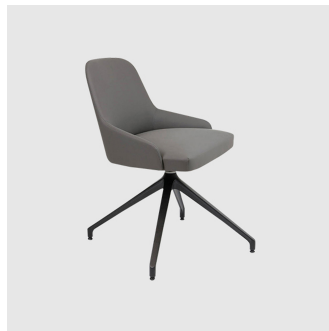

The Axel collection has expanded to include a lounge chair with backrest available in two heights, a 2-seat sofa and a stool, available in both counter and bar heights.

PRICING

\$1435 — \$2120 Trade pricing ex GST
Min = entry level, max = premium finishes

Glides: Standard plastic glides or felt glides for timber floors

COLLECTION

Axel
CHAIR
CRASSEVIG

Axel
STOOL
CRASSEVIG

Axel 100 4-Way Swivel
LOUNGE CHAIR
CRASSEVIG

Axel 100 Timber 4-Leg
LOUNGE CHAIR
CRASSEVIG

Axel 4-Way Pedestal
CHAIR
CRASSEVIG

Axel 4-Way Swivel
MEETING ARMCHAIR
CRASSEVIG

Axel 5-Way Castor
TASK CHAIR
CRASSEVIG

Axel 74 Sled
ARMCHAIR
CRASSEVIG

SYDNEY
5/50 Stanley Street
Darlinghurst

+61 2 9358 1155

MELBOURNE
11 Stanley Street
Collingwood

+61 3 9417 0781

ownworld.com.au

Axel 74 Timber 4-Leg
ARMCHAIR
CRASSEVIG

Axel 75 4-Way Swivel
LOUNGE CHAIR
CRASSEVIG

Axel 75 Timber 4-Leg
LOUNGE CHAIR
CRASSEVIG

Axel 80 Sled
ARMCHAIR
CRASSEVIG