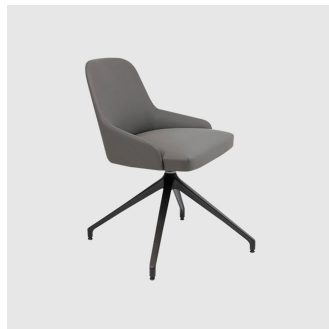

The Axel collection has expanded to include a lounge chair with backrest available in two heights, a 2-seat sofa and a stool, available in both counter and bar heights.

PRICING

\$3340 — \$4305 Trade pricing ex GST
Min = entry level, max = premium finishes

Glides: Standard plastic glides or felt glides for timber floors

COLLECTION

Axel
CHAIR
CRASSEVIG

Axel
STOOL
CRASSEVIG

Axel 100 4-Way Swivel
LOUNGE CHAIR
CRASSEVIG

Axel 100 Timber 4-Leg
LOUNGE CHAIR
CRASSEVIG

Axel 4-Way Pedestal
CHAIR
CRASSEVIG

Axel 4-Way Swivel
MEETING ARMCHAIR
CRASSEVIG

Axel 5-Way Castor
TASK CHAIR
CRASSEVIG

Axel 74 Sled
ARMCHAIR
CRASSEVIG

SYDNEY
5/50 Stanley Street
Darlinghurst

+61 2 9358 1155

MELBOURNE
11 Stanley Street
Collingwood

+61 3 9417 0781

ownworld.com.au

Axel 74 Timber 4-Leg
ARMCHAIR
CRASSEVIG

Axel 75 4-Way Swivel
LOUNGE CHAIR
CRASSEVIG

Axel 75 Timber 4-Leg
LOUNGE CHAIR
CRASSEVIG

Axel 80 Sled
ARMCHAIR
CRASSEVIG