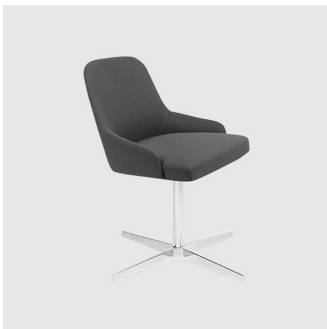

The Axel collection has expanded to include a lounge chair with backrest available in two heights, a 2-seat sofa and a stool, available in both counter and bar heights.

PRICING

\$3340 — \$4305 Trade pricing ex GST
Min = entry level, max = premium finishes

Glides: Standard plastic glides or felt glides for timber floors

COLLECTION

Axel
CHAIR
CRASSEVIG

Axel
STOOL
CRASSEVIG

Axel 100 4-Way Swivel
LOUNGE CHAIR
CRASSEVIG

Axel 100 Timber 4-Leg
LOUNGE CHAIR
CRASSEVIG

MELBOURNE
11 Stanley Street
Collingwood

+61 3 9417 0781

ownworld.com.au

Axel 74 Timber 4-Leg
ARMCHAIR
CRASSEVIG

Axel 75 4-Way Swivel
LOUNGE CHAIR
CRASSEVIG

Axel 75 Timber 4-Leg
LOUNGE CHAIR
CRASSEVIG

Axel 80 Sled
ARMCHAIR
CRASSEVIG