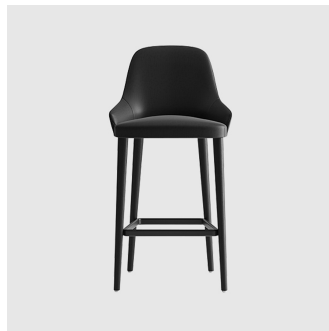

The variable thickness of the upholstered seat and backrest has been expressly designed to give it unmatched levels of comfort and durability. Available in three backrest heights, in a variety of materials and base finishes Axel is designed to follow and support the curvature of the body.

The Axel collection has expanded to include a lounge chair with backrest available in two heights, a 2-seat sofa and a stool, available in both counter and bar heights.

PRICING

\$3340 — \$4305 Trade pricing ex GST
Min = entry level, max = premium finishes

Glides: Standard plastic glides or felt glides for timber floors

COLLECTION

Axel
CHAIR
CRASSEVIG

Axel
STOOL
CRASSEVIG

Axel 100 4-Way Swivel
LOUNGE CHAIR
CRASSEVIG

Axel 100 Timber 4-Leg
LOUNGE CHAIR
CRASSEVIG