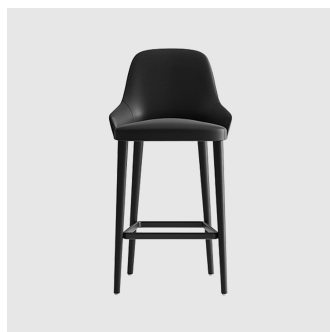

Axel
STOOL
CRASSEVIG