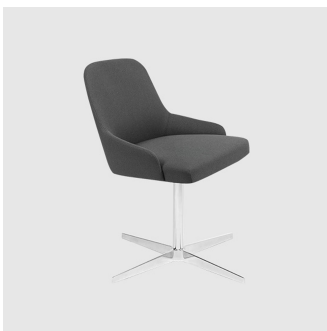

The Axel collection has expanded to include a lounge chair with backrest available in two heights, a 2-seat sofa and a stool, available in both counter and bar heights.

PRICING

\$1430 — \$2075 Trade pricing ex GST
Min = entry level, max = premium finishes

Glides: Standard plastic glides or felt glides for timber floors

COLLECTION

Axel
CHAIR
CRASSEVIG

Axel
STOOL
CRASSEVIG

Axel 100 4-Way Swivel
LOUNGE CHAIR
CRASSEVIG

Axel 100 Timber 4-Leg
LOUNGE CHAIR
CRASSEVIG