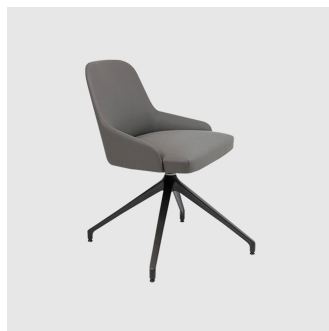

The Axel collection has expanded to include a lounge chair with backrest available in two heights, a 2-seat sofa and a stool, available in both counter and bar heights.

PRICING

\$1430 — \$2075 Trade pricing ex GST
Min = entry level, max = premium finishes

Glides: Standard plastic glides or felt glides for timber floors

COLLECTION

Axel
CHAIR
CRASSEVIG

Axel
STOOL
CRASSEVIG

Axel 100 4-Way Swivel
LOUNGE CHAIR
CRASSEVIG

Axel 100 Timber 4-Leg
LOUNGE CHAIR
CRASSEVIG

Axel 4-Way Pedestal
CHAIR
CRASSEVIG

Axel 4-Way Swivel
MEETING ARMCHAIR
CRASSEVIG

Axel 5-Way Castor
TASK CHAIR
CRASSEVIG

Axel 74 Sled
ARMCHAIR
CRASSEVIG

SYDNEY
5/50 Stanley Street
Darlinghurst

+61 2 9358 1155

MELBOURNE
11 Stanley Street
Collingwood

+61 3 9417 0781

ownworld.com.au

Axel 74 Timber 4-Leg
ARMCHAIR
CRASSEVIG

Axel 75 4-Way Swivel
LOUNGE CHAIR
CRASSEVIG

Axel 75 Timber 4-Leg
LOUNGE CHAIR
CRASSEVIG

Axel 80 Sled
ARMCHAIR
CRASSEVIG