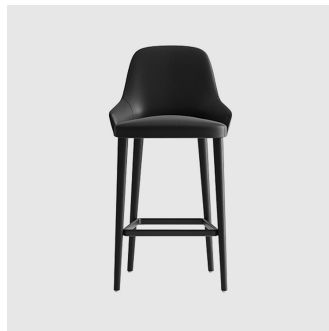

The variable thickness of the upholstered seat and backrest has been expressly designed to give it unmatched levels of comfort and durability. Available in three backrest heights, in a variety of materials and base finishes Axel is designed to follow and support the curvature of the body.

The Axel collection has expanded to include a lounge chair with backrest available in two heights, a 2-seat sofa and a stool, available in both counter and bar heights.

PRICING

\$1430 — \$2075 Trade pricing ex GST
Min = entry level, max = premium finishes

Glides: Standard plastic glides or felt glides for timber floors

COLLECTION

Axel
CHAIR
CRASSEVIG

Axel
STOOL
CRASSEVIG

Axel 100 4-Way Swivel
LOUNGE CHAIR
CRASSEVIG

Axel 100 Timber 4-Leg
LOUNGE CHAIR
CRASSEVIG