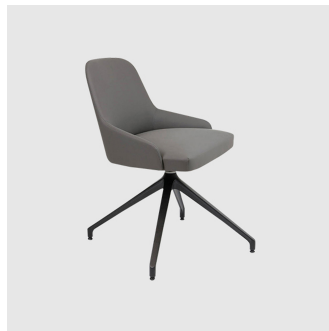

The Axel collection has expanded to include a lounge chair with backrest available in two heights, a 2-seat sofa and a stool, available in both counter and bar heights.

PRICING

\$1450 — \$2215 Trade pricing ex GST
Min = entry level, max = premium finishes

Glides: Standard plastic glides or felt glides for timber floors

COLLECTION

Axel
CHAIR
CRASSEVIG

Axel
STOOL
CRASSEVIG

Axel 100 4-Way Swivel
LOUNGE CHAIR
CRASSEVIG

Axel 100 Timber 4-Leg
LOUNGE CHAIR
CRASSEVIG

Axel 4-Way Pedestal
CHAIR
CRASSEVIG

Axel 4-Way Swivel
MEETING ARMCHAIR
CRASSEVIG

Axel 5-Way Castor
TASK CHAIR
CRASSEVIG

Axel 74 Sled
ARMCHAIR
CRASSEVIG

SYDNEY
5/50 Stanley Street
Darlinghurst

+61293581155

MELBOURNE
11 Stanley Street
Collingwood