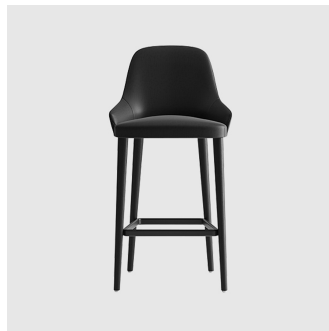

The variable thickness of the upholstered seat and backrest has been expressly designed to give it unmatched levels of comfort and durability. Available in three backrest heights, in a variety of materials and base finishes Axel is designed to follow and support the curvature of the body.

The Axel collection has expanded to include a lounge chair with backrest available in two heights, a 2-seat sofa and a stool, available in both counter and bar heights.

PRICING

\$1450 — \$2215 Trade pricing ex GST
Min = entry level, max = premium finishes

Glides: Standard plastic glides or felt glides for timber floors

COLLECTION

Axel
CHAIR
CRASSEVIG

Axel
STOOL
CRASSEVIG

Axel 100 4-Way Swivel
LOUNGE CHAIR
CRASSEVIG

Axel 100 Timber 4-Leg
LOUNGE CHAIR
CRASSEVIG