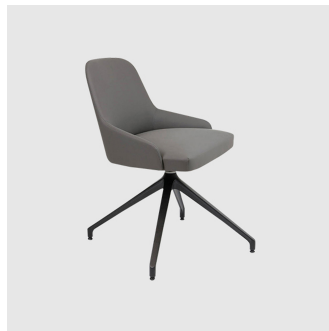

The Axel collection has expanded to include a lounge chair with backrest available in two heights, a 2-seat sofa and a stool, available in both counter and bar heights.

PRICING

\$1580 — \$2390 Trade pricing ex GST
Min = entry level, max = premium finishes

Glides: Standard plastic glides or felt glides for timber floors

COLLECTION

Axel
CHAIR
CRASSEVIG

Axel
STOOL
CRASSEVIG

Axel 100 4-Way Swivel
LOUNGE CHAIR
CRASSEVIG

Axel 100 Timber 4-Leg
LOUNGE CHAIR
CRASSEVIG

Axel 4-Way Pedestal
CHAIR
CRASSEVIG

Axel 4-Way Swivel
MEETING ARMCHAIR
CRASSEVIG

Axel 5-Way Castor
TASK CHAIR
CRASSEVIG

Axel 74 Sled
ARMCHAIR
CRASSEVIG

SYDNEY
5/50 Stanley Street
Darlinghurst

+61293581155

MELBOURNE
11 Stanley Street
Collingwood