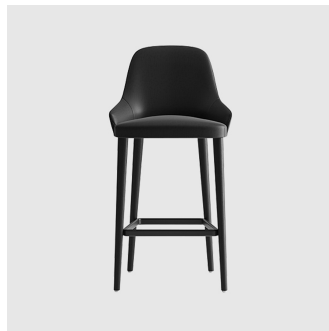

The variable thickness of the upholstered seat and backrest has been expressly designed to give it unmatched levels of comfort and durability. Available in three backrest heights, in a variety of materials and base finishes Axel is designed to follow and support the curvature of the body.

The Axel collection has expanded to include a lounge chair with backrest available in two heights, a 2-seat sofa and a stool, available in both counter and bar heights.

PRICING

\$1580 — \$2390 Trade pricing ex GST
Min = entry level, max = premium finishes

Glides: Standard plastic glides or felt glides for timber floors

COLLECTION

Axel
CHAIR
CRASSEVIG

Axel
STOOL
CRASSEVIG

Axel 100 4-Way Swivel
LOUNGE CHAIR
CRASSEVIG

Axel 100 Timber 4-Leg
LOUNGE CHAIR
CRASSEVIG