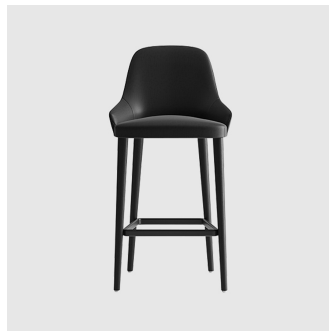

The variable thickness of the upholstered seat and backrest has been expressly designed to give it unmatched levels of comfort and durability. Available in three backrest heights, in a variety of materials and base finishes Axel is designed to follow and support the curvature of the body.

The Axel collection has expanded to include a lounge chair with backrest available in two heights, a 2-seater sofa and a stool, available in both counter and bar heights.

PRICING

\$1615 — \$2395 Trade pricing ex GST
Min = entry level, max = premium finishes

Glides: Standard plastic glides or felt glides for timber floors

COLLECTION

Axel
CHAIR
CRASSEVIG

Axel
STOOL
CRASSEVIG

Axel 100 4-Way Swivel
LOUNGE CHAIR
CRASSEVIG

Axel 100 Timber 4-Leg
LOUNGE CHAIR
CRASSEVIG