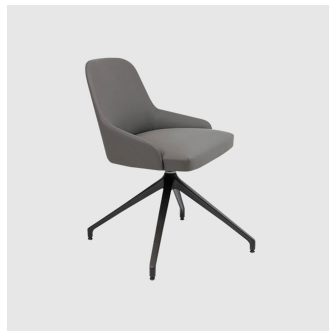

The Axel collection has expanded to include a lounge chair with backrest available in two heights, a 2-seater sofa and a stool, available in both counter and bar heights.

PRICING

\$1615 — \$2395 Trade pricing ex GST
Min = entry level, max = premium finishes

Glides: Standard plastic glides or felt glides for timber floors

COLLECTION

Axel
CHAIR
CRASSEVIG

Axel
STOOL
CRASSEVIG

Axel 100 4-Way Swivel
LOUNGE CHAIR
CRASSEVIG

Axel 100 Timber 4-Leg
LOUNGE CHAIR
CRASSEVIG

Axel 4-Way Pedestal
CHAIR
CRASSEVIG

Axel 4-Way Swivel
MEETING ARMCHAIR
CRASSEVIG

Axel 5-Way Castor
TASK CHAIR
CRASSEVIG

Axel 74 Sled
ARMCHAIR
CRASSEVIG

SYDNEY
5/50 Stanley Street
Darlinghurst

+61 2 9358 1155

MELBOURNE
11 Stanley Street
Collingwood

+61 3 9417 0781

ownworld.com.au

Axel 74 Timber 4-Leg
ARMCHAIR
CRASSEVIG

Axel 75 4-Way Swivel
LOUNGE CHAIR
CRASSEVIG

Axel 75 Timber 4-Leg
LOUNGE CHAIR
CRASSEVIG

Axel 80 Sled
ARMCHAIR
CRASSEVIG