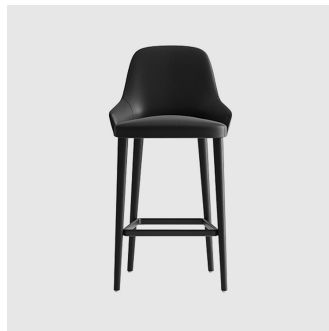

Axel
STOOL
CRASSEVIG