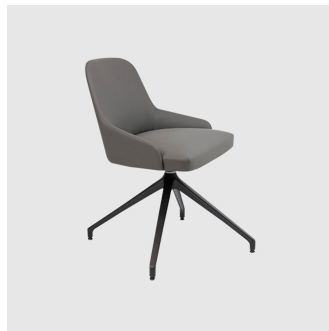

The Axel collection has expanded to include a lounge chair with backrest available in two heights, a 2-seat sofa and a stool, available in both counter and bar heights.

## COLLECTION

**Axel**  
CHAIR  
CRASSEVIG

**Axel**  
STOOL  
CRASSEVIG

**Axel 100 4-Way Swivel**  
LOUNGE CHAIR  
CRASSEVIG

**Axel 100 Timber 4-Leg**  
LOUNGE CHAIR  
CRASSEVIG

**Axel 4-Way Pedestal**  
CHAIR  
CRASSEVIG

**Axel 4-Way Swivel**  
MEETING ARMCHAIR  
CRASSEVIG

**Axel 5-Way Castor**  
TASK CHAIR  
CRASSEVIG

**Axel 74 Sled**  
ARMCHAIR  
CRASSEVIG

SYDNEY  
5/50 Stanley Street  
Darlinghurst

+61 2 9358 1155

MELBOURNE  
11 Stanley Street  
Collingwood