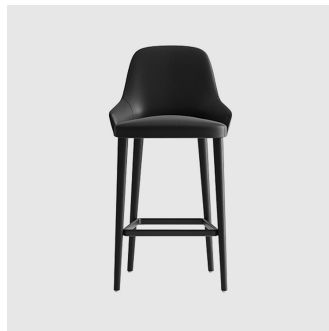

The variable thickness of the upholstered seat and backrest has been expressly designed to give it unmatched levels of comfort and durability. Available in three backrest heights, in a variety of materials and base finishes Axel is designed to follow and support the curvature of the body.

The Axel collection has expanded to include a lounge chair with backrest available in two heights, a 2-seat sofa and a stool, available in both counter and bar heights.

PRICING

\$1345 — \$1865 Trade pricing ex GST
Min = entry level, max = premium finishes

Shell: Constructed from 8mm thick moulded plywood, upholstered in selected fabric/leather

Upholstery: Fire retardant foam, fully upholstered in house fabric/leather or COM/COL

Base: High resilient 14mm DIA steel, to selected finish

Glides: Standard plastic glides or felt glides for timber floors

COLLECTION

Axel
CHAIR
CRASSEVIG

Axel
STOOL
CRASSEVIG

Axel 100 4-Way Swivel
LOUNGE CHAIR
CRASSEVIG

Axel 100 Timber 4-Leg
LOUNGE CHAIR
CRASSEVIG