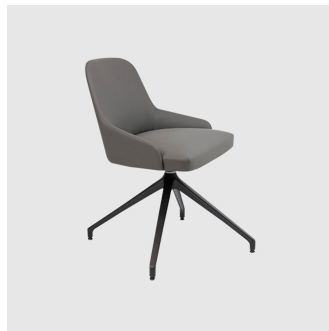

The Axel collection has expanded to include a lounge chair with backrest available in two heights, a 2-seat sofa and a stool, available in both counter and bar heights.

PRICING

\$1345 — \$1865 Trade pricing ex GST
Min = entry level, max = premium finishes

Glides: Standard plastic glides or felt glides for timber floors

COLLECTION

Axel
CHAIR
CRASSEVIG

Axel
STOOL
CRASSEVIG

Axel 100 4-Way Swivel
LOUNGE CHAIR
CRASSEVIG

Axel 100 Timber 4-Leg
LOUNGE CHAIR
CRASSEVIG

Axel 4-Way Pedestal
CHAIR
CRASSEVIG

Axel 4-Way Swivel
MEETING ARMCHAIR
CRASSEVIG

Axel 5-Way Castor
TASK CHAIR
CRASSEVIG

Axel 74 Sled
ARMCHAIR
CRASSEVIG

SYDNEY
5/50 Stanley Street
Darlinghurst

+61 2 9358 1155

MELBOURNE
11 Stanley Street
Collingwood

+61 3 9417 0781

ownworld.com.au

Axel 74 Timber 4-Leg
ARMCHAIR
CRASSEVIG

Axel 75 4-Way Swivel
LOUNGE CHAIR
CRASSEVIG

Axel 75 Timber 4-Leg
LOUNGE CHAIR
CRASSEVIG

Axel 80 Sled
ARMCHAIR
CRASSEVIG