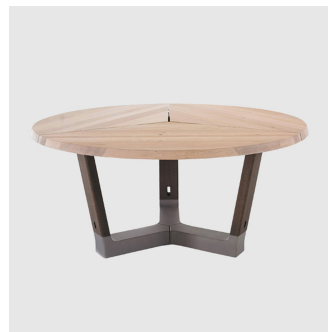

Base Round
MEETING/DINING TABLE
ARCO

SYDNEY
5/50 Stanley Street
Darlinghurst

+61 2 9358 1155

MELBOURNE
11 Stanley Street
Collingwood

+61 3 9417 0781

ownworld.com.au