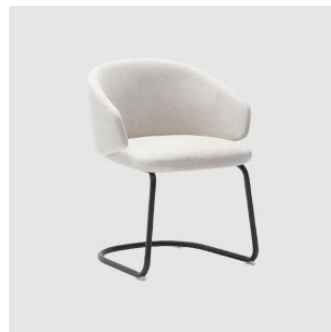

Binar 60 Metal 4-Way Swivel

INCLASS

DESIGN INCLASS STUDIO
INCLASS, SPAIN

The Binar Collection of armchairs are designed to be integrated with ease into a diverse range of spaces while still retaining a common aesthetic. The collection offers numerous customisation possibilities to suit the requirements and style of each project. A refined design, expansive versatility and high comfort are the hallmarks of the Binar Collection.

Binar's versatile design allows the collection to easily inhabit meeting spaces, offices or coworking environments. Comfort, functionality, and versatility also make them ideal armchairs for hospitality spaces and waiting areas. The Binar is also well suited to home office spaces as it fits the requirements of a light task chair.

Base: Aluminum to house finish

Other Features: Swivel; fixed height; PE glides

COLLECTION

Binar 60 Metal 4-Way Swivel
MEETING ARMCHAIR
INCLASS

Binar 60 5-Way on Castors
TASK ARMCHAIR
INCLASS

Binar 60 Cantilever
ARMCHAIR
INCLASS