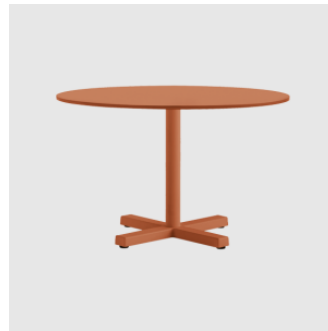

Bold

PEDRALI

DESIGN PEDRALI R&D
PEDRALI OUTDOOR, ITALY

The Bold table collection is defined by a blend of linearity, minimalism, and a striking graphic touch. Featuring an X-shaped, sand-blasted cast-iron base and a steel tube column, each table can be paired with tops in various sizes and finishes, offering versatility with a modern edge.

MATERIALS

Top: To specification

Frame: Die-cast aluminium, to selected finish

Other Features: Black polyethylene glides; Suitable for outdoor use

COLLECTION

Bold
CAFÉ/DINING TABLE
PEDRALI OUTDOOR

Bold
COUNTER/BAR HEIGHT TABLE
PEDRALI OUTDOOR

Bold
SIDE/COFFEE TABLE
PEDRALI OUTDOOR

SYDNEY
5/50 Stanley Street
Darlinghurst

+61 2 9358 1155

MELBOURNE
11 Stanley Street
Collingwood

+61 3 9417 0781

ownworld.com.au