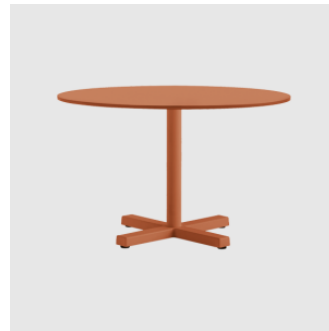

Bold

PEDRALI

DESIGN PEDRALI R&D
PEDRALI OUTDOOR, ITALY

The Bold table collection is defined by a blend of linearity, minimalism, and a striking graphic touch. Featuring an X-shaped, sand-blasted cast-iron base and a steel tube column, each table can be paired with tops in various sizes and finishes, offering versatility with a modern edge.

MATERIALS

Top: To specification

Frame: Die-cast aluminium, to selected finish

Other Features: Black polyethylene glides; Suitable for outdoor use

COLLECTION

Bold
CAFÉ/DINING TABLE
PEDRALI OUTDOOR

Bold
COUNTER/BAR HEIGHT TABLE
PEDRALI OUTDOOR