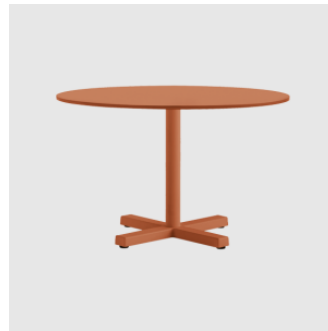

## *Bold*

**PEDRALI**

**DESIGN** PEDRALI R&D  
PEDRALI OUTDOOR, ITALY

The Bold table collection is defined by a blend of linearity, minimalism, and a striking graphic touch. Featuring an X-shaped, sand-blasted cast-iron base and a steel tube column, each table can be paired with tops in various sizes and finishes, offering versatility with a modern edge.

## MATERIALS

---

Top: To specification

Frame: Die-cast aluminium, to selected finish

Other Features: Black polyethylene glides; Suitable for outdoor use

## COLLECTION

---

**Bold**  
CAFÉ/DINING TABLE  
PEDRALI OUTDOOR

**Bold**  
COUNTER/BAR HEIGHT TABLE  
PEDRALI OUTDOOR

**Bold**  
SIDE/COFFEE TABLE  
PEDRALI OUTDOOR

---

**SYDNEY**  
5/50 Stanley Street  
Darlinghurst