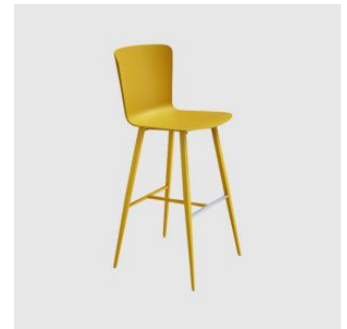

## MATERIALS

Shell: Made of polypropylene, to selected colour

Upholstery: Fire retardant foam, fully upholstered, to selected finish

Base: Made of steel, powdercoated to selected finish

Glides: Nylon glides

## COLLECTION

**Calla DP 5-Way Castor**  
TASK ARMCHAIR  
MIDJ

**Calla DS 5-Way Castor**  
TASK CHAIR  
MIDJ

**Calla P 4-Leg**  
STOOL  
MIDJ

**Calla PL Timber 4-Leg**  
ARMCHAIR  
MIDJ

**Calla PM 4-Leg**  
ARMCHAIR  
MIDJ

**Calla PM 4-Way Swivel**  
MEETING ARMCHAIR  
MIDJ

**Calla PM Sled**  
ARMCHAIR  
MIDJ

**Calla S 4-Leg**  
STOOL  
MIDJ

**SYDNEY**  
5/50 Stanley Street  
Darlinghurst

+61 2 9358 1155

**MELBOURNE**  
11 Stanley Street  
Collingwood