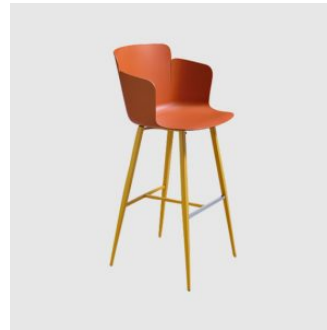

Calla P 4-Leg
STOOL
MIDJ