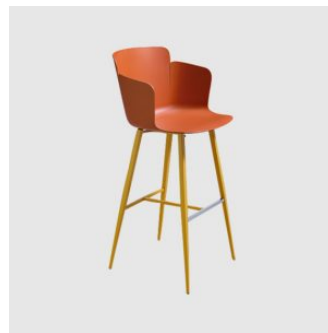

Calla P 4-Leg
STOOL
MIDJ