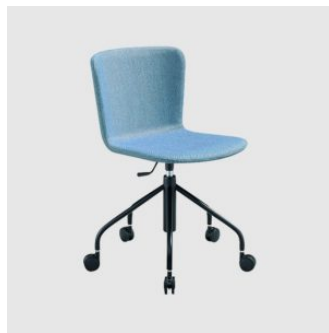

Calla DS 5-Way Castor
TASK CHAIR
MIDJ