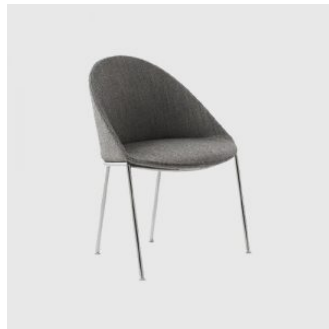

Circa

**BEN
SEN**

DESIGN NIELS BENDTSEN
BENSEN, CANADA

The Circa collection is defined by a distinctive arc silhouette and sumptuous upholstery. A flowing organic form envelops the body and provides comfort while maintaining a small footprint. A responsive webbed seat is concealed within shaped foam, cradling the user and offering complete comfort.

+6129358 1155

MELBOURNE
11 Stanley Street
Collingwood

+6139417 0781

ownworld.com.au

DIMENSIONS

Circa Dining Chair CI001
W 575 D 590 H 770 (mm)

MATERIALS

Body: The body is made with an inner steel frame, covered with high density mould-injected polyurethane FR foam

Upholstery: Fully upholstered, to selected finish

Base: Made of metal, powdercoated to selected finish

COLLECTION

Circa High Back
LOUNGE CHAIR
BENSEN

Circa Low Back
LOUNGE CHAIR
BENSEN

Circa Timber High Back
LOUNGE CHAIR
BENSEN

Circa Timber Low Back
LOUNGE CHAIR
BENSEN

Circa Timber
CHAIR
BENSEN

Circa
CHAIR
BENSEN

Circa
STOOL
BENSEN

SYDNEY
5/50 Stanley Street
Darlinghurst

+61 2 9358 1155

MELBOURNE
11 Stanley Street
Collingwood

+61 3 9417 0781