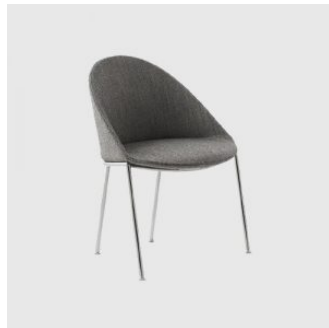

Circa

**BEN
SEN**

DESIGN NIELS BENDTSEN
BENSEN, CANADA

The Circa collection is defined by a distinctive arc silhouette and sumptuous upholstery. A flowing organic form envelops the body and provides comfort while maintaining a small footprint. A responsive webbed seat is concealed within shaped foam, cradling the user and offering complete comfort.

MELBOURNE
11 Stanley Street
Collingwood

+61 3 9417 0781

ownworld.com.au

DIMENSIONS

Circa Bar Stool CIR003
W 550 D 490 H 915 (mm)

Circa Counter Stool CIR004
W 550 D 490 H 775 (mm)

MATERIALS

Body: The body is made with an inner steel frame, covered with high density mould-injected polyurethane FR foam

Upholstery: Fully upholstered, to selected finish

Base: Made of metal, powdercoated to selected finish

COLLECTION

Circa High Back
LOUNGE CHAIR
BENSEN

Circa Low Back
LOUNGE CHAIR
BENSEN

Circa Timber High Back
LOUNGE CHAIR
BENSEN

Circa Timber Low Back
LOUNGE CHAIR
BENSEN

Circa Timber
CHAIR
BENSEN

Circa
CHAIR
BENSEN

Circa
STOOL
BENSEN

SYDNEY
5/50 Stanley Street
Darlinghurst

+61 2 9358 1155

MELBOURNE
11 Stanley Street
Collingwood

+61 3 9417 0781