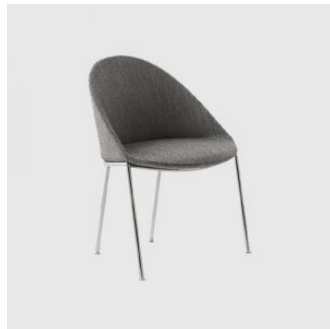

Circa High Back

**BEN
SEN**

DESIGN NIELS BENDTSEN
BENSEN, CANADA

The Circa collection is defined by a distinctive arc silhouette and sumptuous upholstery. A flowing organic form envelops the body and provides comfort while maintaining a small footprint. A responsive webbed seat is concealed within shaped foam, cradling the user and offering complete comfort.

MATERIALS

Body: The body is made with an inner steel frame, covered with high density mould-injected polyurethane FR foam

Upholstery: Fully upholstered, to selected finish

Base: Made of metal, powdercoated to selected finish

COLLECTION

Circa High Back
LOUNGE CHAIR
BENSEN

Circa Low Back
LOUNGE CHAIR
BENSEN

Circa Timber High Back
LOUNGE CHAIR
BENSEN

Circa Timber Low Back
LOUNGE CHAIR
BENSEN

Circa Timber
CHAIR
BENSEN

Circa
CHAIR
BENSEN