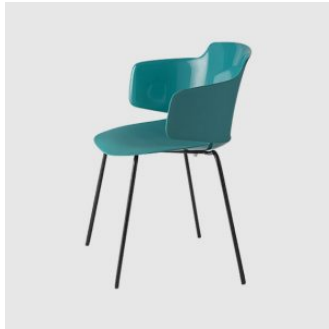

Composed of a chair, armchair & stool, Classy is the result of an exemplary alchemy between functional elements and a defined aesthetic, bringing with it a high standard of comfort and ergonomics. The shape is light, elegant and elastic, made even more evident by contrasts in its matt and glossy surfaces. Classy can be used inside and outdoors.

MELBOURNE
11 Stanley Street
Collingwood

+61 3 9417 0781

ownworld.com.au

DIMENSIONS

Classy 1091

W 600 D 550 H 780 | SH 460 (mm)

MATERIALS

Shell: Made of polypropylene, to selected finish

Base: Made of steel, powdercoated to selected finish

Glides: Nylon glides

COLLECTION

Classy
ARMCHAIR
ET AL.

Classy
STACKING CHAIR
ET AL.

Classy
STOOL
ET AL.

SYDNEY
5/50 Stanley Street
Darlinghurst

+61 2 9358 1155