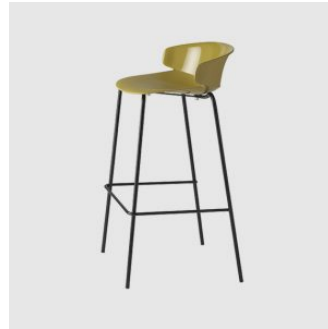

Composed of a chair, armchair & stool, Classy is the result of an exemplary alchemy between functional elements and a defined aesthetic, bringing with it a high standard of comfort and ergonomics. The shape is light, elegant and elastic, made even more evident by contrasts in its matt and glossy surfaces. Classy can be used inside and outdoors.

MELBOURNE
11 Stanley Street
Collingwood

+61 3 9417 0781

ownworld.com.au

DIMENSIONS

Classy 1091

W 600 D 550 H 780 | SH 460 (mm)

MATERIALS

Shell: Made of polypropylene, to selected finish

Base: Made of steel, powdercoated to selected finish

Glides: Nylon glides

COLLECTION

Classy
ARMCHAIR
ET AL.

Classy
STACKING CHAIR
ET AL.

Classy
STOOL
ET AL.

SYDNEY
5/50 Stanley Street
Darlinghurst

+61 2 9358 1155