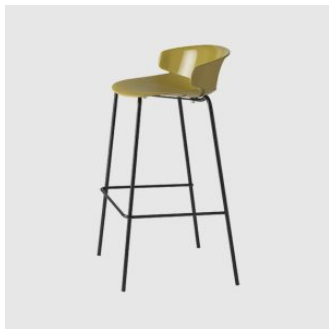

Composed of a chair, armchair & stool, Classy is the result of an exemplary alchemy between functional elements and a defined aesthetic, bringing with it a high standard of comfort and ergonomics. The shape is light, elegant and elastic, made even more evident by contrasts in its matt and glossy surfaces. Classy can be used inside and outdoors.

MELBOURNE
11 Stanley Street
Collingwood

+61 3 9417 0781

ownworld.com.au

DIMENSIONS

Classy 1090

W 570 D 550 H 780 | SH 460 (mm)

MATERIALS

Shell: Made of polypropylene, to selected finish

Base: Made of steel, powdercoated to selected finish

Glides: Nylon glides

COLLECTION

Classy
STOOL
ET AL.

SYDNEY
5/50 Stanley Street
Darlinghurst

+61 2 9358 1155

MELBOURNE
11 Stanley Street
Collingwood

+61 3 9417 0781