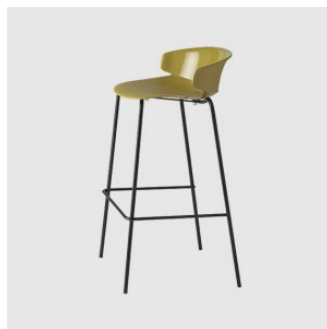

Composed of a chair, armchair & stool, Classy is the result of an exemplary alchemy between functional elements and a defined aesthetic, bringing with it a high standard of comfort and ergonomics. The shape is light, elegant and elastic, made even more evident by contrasts in its matt and glossy surfaces. Classy can be used inside and outdoors.

Base: Made of steel, powdercoated to selected finish

Glides: Nylon glides

COLLECTION

Classy
ARMCHAIR
ET AL.

Classy
STACKING CHAIR
ET AL.

Classy
STOOL
ET AL.

SYDNEY
5/50 Stanley Street
Darlinghurst

+61 2 9358 1155