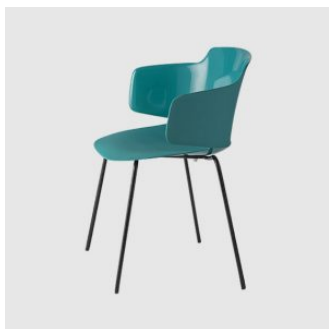

Composed of a chair, armchair & stool, Classy is the result of an exemplary alchemy between functional elements and a defined aesthetic, bringing with it a high standard of comfort and ergonomics. The shape is light, elegant and elastic, made even more evident by contrasts in its matt and glossy surfaces. Classy can be used inside and outdoors.

MELBOURNE
11 Stanley Street
Collingwood

+61 3 9417 0781

ownworld.com.au

DIMENSIONS

Classy 1090

W 570 D 550 H 780 | SH 460 (mm)

MATERIALS

Shell: Made of polypropylene, to selected finish

Base: Made of steel, powdercoated to selected finish

Glides: Nylon glides

COLLECTION

Classy
ARMCHAIR
ET AL.

Classy
STACKING CHAIR
ET AL.

Classy
STOOL
ET AL.

SYDNEY
5/50 Stanley Street
Darlinghurst

+61 2 9358 1155