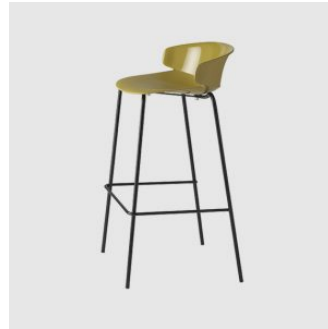

Composed of a chair, armchair & stool, Classy is the result of an exemplary alchemy between functional elements and a defined aesthetic, bringing with it a high standard of comfort and ergonomics. The shape is light, elegant and elastic, made even more evident by contrasts in its matt and glossy surfaces. Classy can be used inside and outdoors.

## MATERIALS

---

Table top: Made of sheet metal, powdercoated to selected colour

Base: Made of 35mm tubular steel, powdercoated to selected colour

Glides: Nylon glides

## COLLECTION

---

**Classy**  
ARMCHAIR  
ET AL.

**Classy**  
STACKING CHAIR  
ET AL.

**Classy**  
STOOL  
ET AL.

---

**SYDNEY**  
5/50 Stanley Street  
Darlinghurst

+61 2 9358 1155