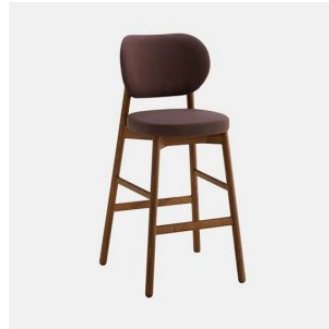

Back & Seat: FR polyurethane foam padding, upholstered in House Fabric, House Leather or COM/COL

Optional Back: Beech wood panel to selected house finish

Frame: Metal to selected house powdercoat colour

Glides: Nylon

COLLECTION

Coco Timber
CHAIR
CANTARUTTI

Coco Timber
ARMCHAIR
CANTARUTTI

Coco Timber
STOOL
CANTARUTTI

Coco Timber with Arms
STOOL
CANTARUTTI

Coco Timber Low
STOOL
CANTARUTTI

Coco Timber
LOUNGE CHAIR
CANTARUTTI