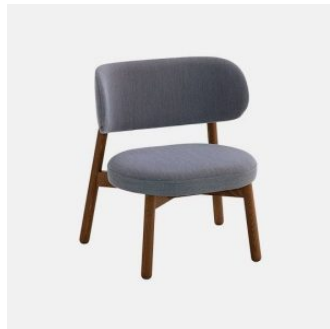

Back & Seat: FR polyurethane foam padding, upholstered in House Fabric, House Leather or COM/COL

Optional Back: Beech wood panel to selected house finish

Frame: Metal to selected house powdercoat colour

Glides: Nylon

COLLECTION

Coco Timber
CHAIR
CANTARUTTI

Coco Timber
ARMCHAIR
CANTARUTTI

Coco Timber
STOOL
CANTARUTTI

Coco Timber with Arms
STOOL
CANTARUTTI

Coco Timber Low
STOOL
CANTARUTTI

Coco Timber
LOUNGE CHAIR
CANTARUTTI