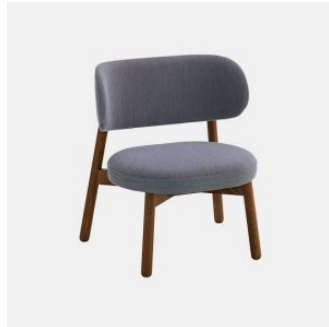

Coco Metal

DESIGN CANTARUTTI STUDIO
POWDERCOATED STEEL WHITE, ITALY

A synthesis of modern and balanced taste, Coco is a collection with an eclectic personality, able to easily adapt to any context. The clear outline of the structure and the padded shapes are supported in a perfect balance between lines and volumes.

Coco manages to enter any space with a unique style. Thanks to the beech or metal structure and the wide range of finishes and coverings available, this versatile collection finds its place in public and private convivial spaces, offering comfort and functionality.

Frame: Metal to selected house powdercoat colour

Glides: Nylon

COLLECTION

Coco Timber
CHAIR
CANTARUTTI

Coco Timber
ARMCHAIR
CANTARUTTI

Coco Timber
STOOL
CANTARUTTI

Coco Timber with Arms
STOOL
CANTARUTTI

Coco Timber Low
STOOL
CANTARUTTI