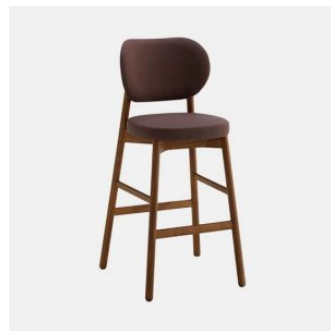

Coco Timber
STOOL
CANTARUTTI