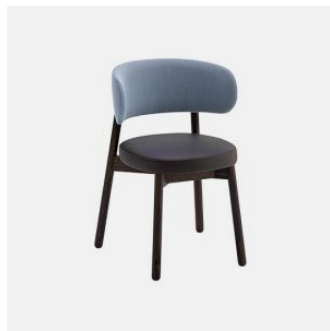

Coco Timber
ARMCHAIR
CANTARUTTI