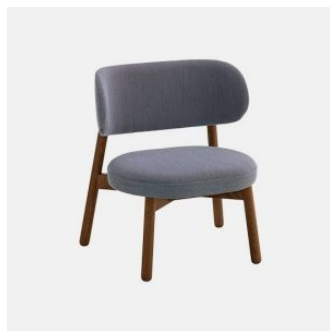

## MATERIALS

Back & Seat: FR polyurethane foam padding, upholstered in House Fabric, House Leather or COM/COL

Optional Back: Beech wood panel to selected house finish

Frame: Metal to selected house powdercoat colour

## COLLECTION

**Coco Timber**  
CHAIR  
CANTARUTTI

**Coco Timber**  
ARMCHAIR  
CANTARUTTI

**Coco Timber**  
STOOL  
CANTARUTTI

**Coco Timber with Arms**  
STOOL  
CANTARUTTI

**Coco Timber Low**  
STOOL  
CANTARUTTI