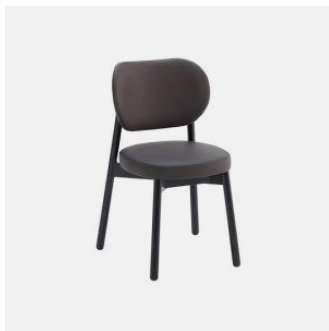

DIMENSIONS

Counter Stool

W 520 D 520 H 1000 | SH 670 (mm)

Barstool

W 520 D 520 H 1100 | SH 770 (mm)

MATERIALS

Back & Seat: FR polyurethane foam padding, upholstered in House Fabric, House Leather or COM/COL

Optional Back: Beech wood panel to selected house finish

Frame: Metal to selected house powdercoat colour

Glides: Nylon

COLLECTION

Coco Timber
CHAIR
CANTARUTTI