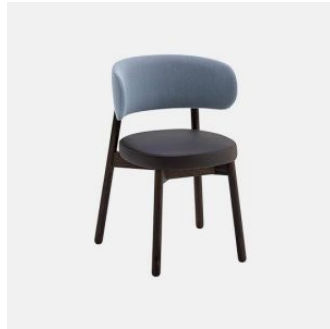

Coco Metal

DESIGN CANTARUTTI STUDIO
POWDERCOATED STEEL WHITE, ITALY

A synthesis of modern and balanced taste, Coco is a collection with an eclectic personality, able to easily adapt to any context. The clear outline of the structure and the padded shapes are supported in a perfect balance between lines and volumes.

Coco manages to enter any space with a unique style. Thanks to the beech or metal structure and the wide range of finishes and coverings available, this versatile collection finds its place in public and private convivial spaces, offering comfort and functionality.

+61 3 9417 0781

ownworld.com.au

DIMENSIONS

W 710 D 610 H 790 | SH 420 (mm)

MATERIALS

Back & Seat: FR polyurethane foam padding, upholstered in House Fabric, House Leather or COM/COL

Optional Back: Beech wood panel to selected house finish

Frame: Metal to selected house powdercoat colour

Glides: Nylon

COLLECTION

Coco Timber
CHAIR
CANTARUTTI

Coco Timber
ARMCHAIR
CANTARUTTI

Coco Timber
STOOL
CANTARUTTI

Coco Timber with Arms
STOOL
CANTARUTTI

Coco Timber Low
STOOL
CANTARUTTI