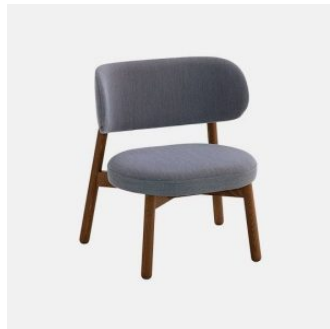

Coco Metal

DESIGN CANTARUTTI STUDIO
POWDERCOATED STEEL WHITE, ITALY

A synthesis of modern and balanced taste, Coco is a collection with an eclectic personality, able to easily adapt to any context. The clear outline of the structure and the padded shapes are supported in a perfect balance between lines and volumes.

Coco manages to enter any space with a unique style. Thanks to the beech or metal structure and the wide range of finishes and coverings available, this versatile collection finds its place in public and private convivial spaces, offering comfort and functionality.

Frame: Metal to selected house powdercoat colour

Glides: Nylon

COLLECTION

Coco Timber
CHAIR
CANTARUTTI

Coco Timber
ARMCHAIR
CANTARUTTI

Coco Timber
STOOL
CANTARUTTI

Coco Timber with Arms
STOOL
CANTARUTTI

Coco Timber Low
STOOL
CANTARUTTI