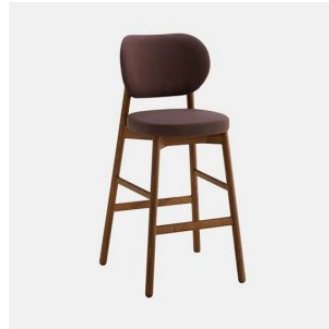

Coco Metal

DESIGN CANTARUTTI STUDIO
POWDERCOATED STEEL WHITE, ITALY

A synthesis of modern and balanced taste, Coco is a collection with an eclectic personality, able to easily adapt to any context. The clear outline of the structure and the padded shapes are supported in a perfect balance between lines and volumes.

Coco manages to enter any space with a unique style. Thanks to the beech or metal structure and the wide range of finishes and coverings available, this versatile collection finds its place in public and private convivial spaces, offering comfort and functionality.

Frame: Metal to selected house powdercoat colour

Glides: Nylon

COLLECTION

Coco Timber
CHAIR
CANTARUTTI

Coco Timber
ARMCHAIR
CANTARUTTI

Coco Timber
STOOL
CANTARUTTI

Coco Timber with Arms
STOOL
CANTARUTTI

Coco Timber Low
STOOL
CANTARUTTI