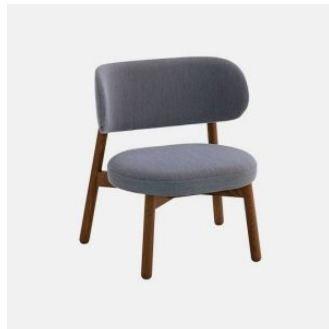

## *Coco Metal*

**DESIGN** CANTARUTTI STUDIO  
POWDERCOATED STEEL WHITE, ITALY

A synthesis of modern and balanced taste, Coco is a collection with an eclectic personality, able to easily adapt to any context. The clear outline of the structure and the padded shapes are supported in a perfect balance between lines and volumes.

## MATERIALS

Seat: FR polyurethane foam padding, upholstered in House Fabric, House Leather or COM/COL

Frame: Metal to selected house powdercoat colour

Glides: Nylon

## COLLECTION

**Coco Timber**  
CHAIR  
CANTARUTTI

**Coco Timber**  
ARMCHAIR  
CANTARUTTI

**Coco Timber**  
STOOL  
CANTARUTTI

**Coco Timber with Arms**  
STOOL  
CANTARUTTI

**Coco Timber Low**  
STOOL  
CANTARUTTI