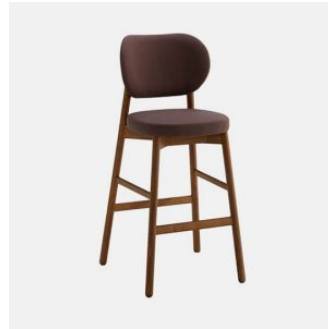

## *Coco Metal*

**DESIGN** CANTARUTTI STUDIO  
POWDERCOATED STEEL WHITE, ITALY

A synthesis of modern and balanced taste, Coco is a collection with an eclectic personality, able to easily adapt to any context. The clear outline of the structure and the padded shapes are supported in a perfect balance between lines and volumes.

## MATERIALS

Seat: FR polyurethane foam padding, upholstered in House Fabric, House Leather or COM/COL

Frame: Metal to selected house powdercoat colour

Glides: Nylon

## COLLECTION

**Coco Timber**  
CHAIR  
CANTARUTTI

**Coco Timber**  
ARMCHAIR  
CANTARUTTI

**Coco Timber**  
STOOL  
CANTARUTTI

**Coco Timber with Arms**  
STOOL  
CANTARUTTI

**Coco Timber Low**  
STOOL  
CANTARUTTI