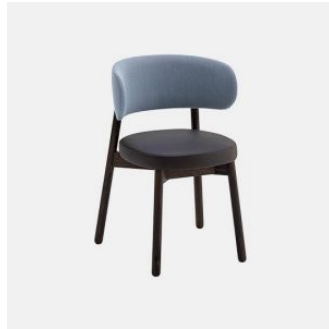

Coco Timber
ARMCHAIR
CANTARUTTI