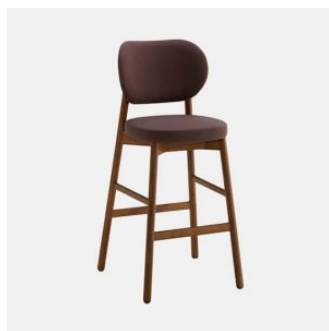

Coco Metal

DESIGN CANTARUTTI STUDIO
POWDERCOATED STEEL WHITE, ITALY

A synthesis of modern and balanced taste, Coco is a collection with an eclectic personality, able to easily adapt to any context. The clear outline of the structure and the padded shapes are supported in a perfect balance between lines and volumes.

Coco manages to enter any space with a unique style. Thanks to the beech or metal structure and the wide range of finishes and coverings available, this versatile collection finds its place in public and private convivial spaces, offering comfort and functionality.

Glides: Nylon

COLLECTION

Coco Timber
CHAIR
CANTARUTTI

Coco Timber
ARMCHAIR
CANTARUTTI

Coco Timber
STOOL
CANTARUTTI

Coco Timber with Arms
STOOL
CANTARUTTI

Coco Timber Low
STOOL
CANTARUTTI

Coco Timber
LOUNGE CHAIR
CANTARUTTI