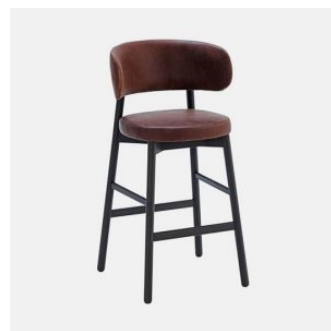

Coco Metal

DESIGN CANTARUTTI STUDIO
POWDERCOATED STEEL WHITE, ITALY

A synthesis of modern and balanced taste, Coco is a collection with an eclectic personality, able to easily adapt to any context. The clear outline of the structure and the padded shapes are supported in a perfect balance between lines and volumes.

Coco manages to enter any space with a unique style. Thanks to the beech or metal structure and the wide range of finishes and coverings available, this versatile collection finds its place in public and private convivial spaces, offering comfort and functionality.

Glides: Nylon

COLLECTION

Coco Timber
CHAIR
CANTARUTTI

Coco Timber
ARMCHAIR
CANTARUTTI

Coco Timber
STOOL
CANTARUTTI

Coco Timber with Arms
STOOL
CANTARUTTI

Coco Timber Low
STOOL
CANTARUTTI

Coco Timber
LOUNGE CHAIR
CANTARUTTI