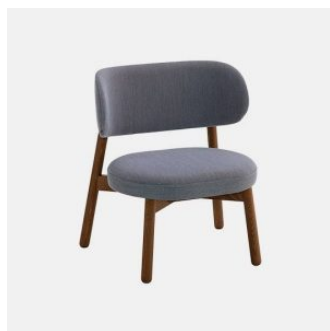

Coco Metal

DESIGN CANTARUTTI STUDIO
POWDERCOATED STEEL WHITE, ITALY

A synthesis of modern and balanced taste, Coco is a collection with an eclectic personality, able to easily adapt to any context. The clear outline of the structure and the padded shapes are supported in a perfect balance between lines and volumes.

Coco manages to enter any space with a unique style. Thanks to the beech or metal structure and the wide range of finishes and coverings available, this versatile collection finds its place in public and private convivial spaces, offering comfort and functionality.

Glides: Nylon

COLLECTION

Coco Timber
CHAIR
CANTARUTTI

Coco Timber
ARMCHAIR
CANTARUTTI

Coco Timber
STOOL
CANTARUTTI

Coco Timber with Arms
STOOL
CANTARUTTI

Coco Timber Low
STOOL
CANTARUTTI

Coco Timber
LOUNGE CHAIR
CANTARUTTI