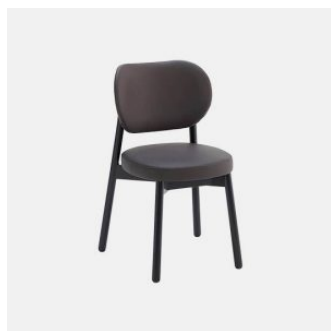

Coco Metal

DESIGN CANTARUTTI STUDIO
POWDERCOATED STEEL WHITE, ITALY

A synthesis of modern and balanced taste, Coco is a collection with an eclectic personality, able to easily adapt to any context. The clear outline of the structure and the padded shapes are supported in a perfect balance between lines and volumes.

Coco manages to enter any space with a unique style. Thanks to the beech or metal structure and the wide range of finishes and coverings available, this versatile collection finds its place in public and private convivial spaces, offering comfort and functionality.

+61 3 9417 0781

ownworld.com.au

DIMENSIONS

W 1350 D 520 H 420 (mm)

MATERIALS

Seat: FR polyurethane foam padding, upholstered in House Fabric, House Leather or COM/COL

Frame: Metal to selected house powdercoat colour

Glides: Nylon

COLLECTION

Coco Timber
CHAIR
CANTARUTTI

Coco Timber
ARMCHAIR
CANTARUTTI

Coco Timber
STOOL
CANTARUTTI

Coco Timber with Arms
STOOL
CANTARUTTI

Coco Timber Low
STOOL
CANTARUTTI

Coco Timber
LOUNGE CHAIR
CANTARUTTI