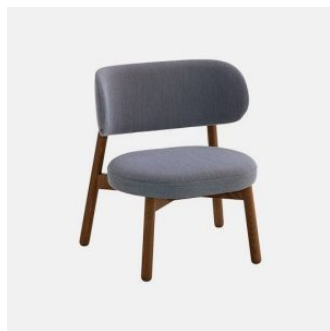

Barstool

W 540 D 520 H 1060 | SH 770 (mm)

MATERIALS

Back & Seat: FR polyurethane foam padding, upholstered in House Fabric, House Leather or COM/COL

Optional Back: Beech wood panel to selected house finish

Frame: Metal to selected house powdercoat colour

Glides: Nylon

COLLECTION

Coco Timber
CHAIR
CANTARUTTI

Coco Timber
ARMCHAIR
CANTARUTTI

Coco Timber
STOOL
CANTARUTTI

Coco Timber with Arms
STOOL
CANTARUTTI

Coco Timber Low
STOOL
CANTARUTTI