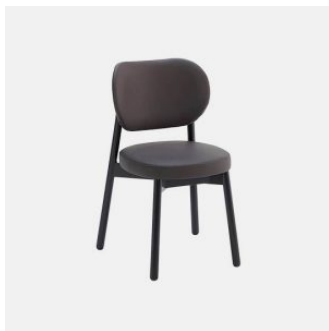

Coco manages to enter any space with a unique style. Thanks to the beech or metal structure and the wide range of finishes and coverings available, this versatile collection finds its place in public and private convivial spaces, offering comfort and functionality.

Barstool

W 540 D 520 H 1060 | SH 770 (mm)

MATERIALS

Back & Seat: FR polyurethane foam padding, upholstered in House Fabric, House Leather or COM/COL

Optional Back: Beech wood panel to selected house finish

Frame: Metal to selected house powdercoat colour

Glides: Nylon

COLLECTION

Coco Timber
CHAIR
CANTARUTTI

Coco Timber
ARMCHAIR
CANTARUTTI

Coco Timber
STOOL
CANTARUTTI

Coco Timber with Arms
STOOL
CANTARUTTI

Coco Timber Low
STOOL
CANTARUTTI