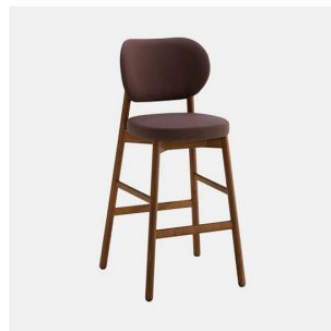

Barstool

W 540 D 520 H 1060 | SH 770 (mm)

MATERIALS

Back & Seat: FR polyurethane foam padding, upholstered in House Fabric, House Leather or COM/COL

Optional Back: Beech wood panel to selected house finish

Frame: Metal to selected house powdercoat colour

Glides: Nylon

COLLECTION

Coco Timber
CHAIR
CANTARUTTI

Coco Timber
ARMCHAIR
CANTARUTTI

Coco Timber
STOOL
CANTARUTTI

Coco Timber with Arms
STOOL
CANTARUTTI

Coco Timber Low
STOOL
CANTARUTTI