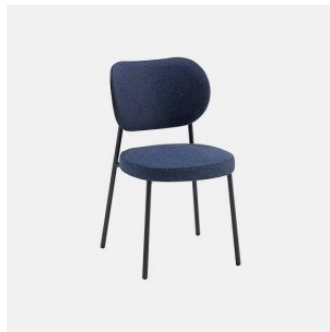

Coco Metal
CHAIR
CANTARUTTI