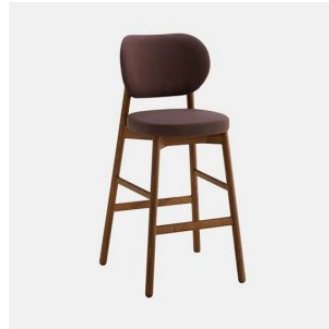

Coco Timber
STOOL
CANTARUTTI