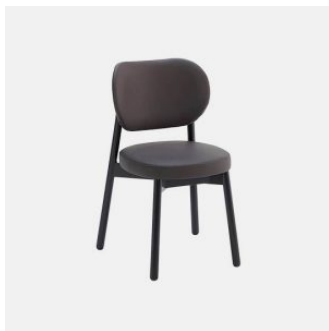

DIMENSIONS

Counter Stool

W 540 D 520 H 1110 | SH 770 (mm)

Barstool

W 540 D 520 H 1010 | SH 670 (mm)

MATERIALS

Back & Seat: FR polyurethane foam padding, upholstered in House Fabric, House Leather or COM/COL

Optional Back: Beech wood panel to selected house finish

Frame: Solid Beech wood to selected house finish

Glides: Nylon

COLLECTION

Coco Timber
CHAIR
CANTARUTTI