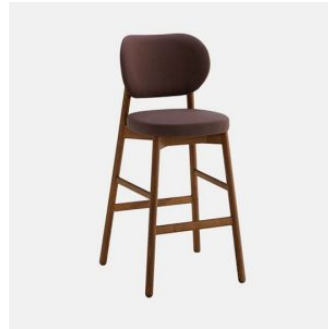

Frame: Solid Beech wood to selected house finish

Glides: Nylon

COLLECTION

Coco Timber
CHAIR
CANTARUTTI

Coco Timber
ARMCHAIR
CANTARUTTI

Coco Timber
STOOL
CANTARUTTI

Coco Timber with Arms
STOOL
CANTARUTTI

Coco Timber Low
STOOL
CANTARUTTI