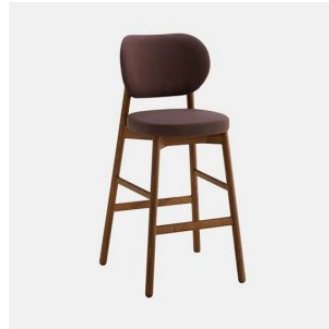

Back & Seat: FR polyurethane foam padding, upholstered in House Fabric, House Leather or COM/COL

Optional Back: Beech wood panel to selected house finish

Frame: Solid Beech wood to selected house finish

Glides: Nylon

COLLECTION

Coco Timber
CHAIR
CANTARUTTI

Coco Timber
ARMCHAIR
CANTARUTTI

Coco Timber
STOOL
CANTARUTTI

Coco Timber with Arms
STOOL
CANTARUTTI

Coco Timber Low
STOOL
CANTARUTTI

Coco Timber
LOUNGE CHAIR
CANTARUTTI