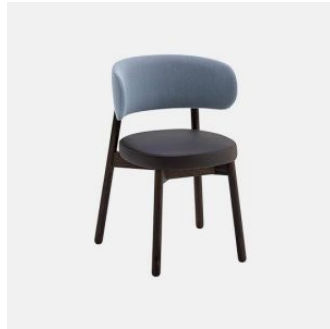

Coco Timber
ARMCHAIR
CANTARUTTI