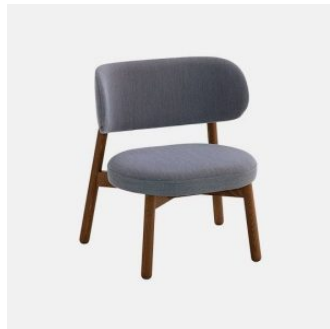

Back & Seat: FR polyurethane foam padding, upholstered in House Fabric, House Leather or COM/COL

Optional Back: Beech wood panel to selected house finish

Frame: Solid Beech wood to selected house finish

Glides: Nylon

COLLECTION

Coco Timber
CHAIR
CANTARUTTI

Coco Timber
ARMCHAIR
CANTARUTTI

Coco Timber
STOOL
CANTARUTTI

Coco Timber with Arms
STOOL
CANTARUTTI

Coco Timber Low
STOOL
CANTARUTTI

Coco Timber
LOUNGE CHAIR
CANTARUTTI