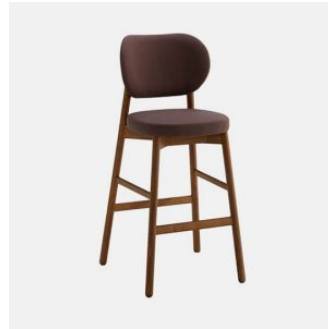

## MATERIALS

Seat: FR polyurethane foam padding, upholstered in House Fabric, House Leather or COM/COL

Frame: Solid Beech wood to selected house finish

Glides: Nylon

## COLLECTION

**Coco Timber**  
CHAIR  
CANTARUTTI

**Coco Timber**  
ARMCHAIR  
CANTARUTTI

**Coco Timber**  
STOOL  
CANTARUTTI

**Coco Timber with Arms**  
STOOL  
CANTARUTTI

**Coco Timber Low**  
STOOL  
CANTARUTTI