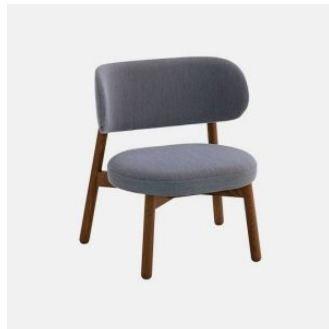

## MATERIALS

Seat: FR polyurethane foam padding, upholstered in House Fabric, House Leather or COM/COL

Frame: Solid Beech wood to selected house finish

Glides: Nylon

## COLLECTION

**Coco Timber**  
CHAIR  
CANTARUTTI

**Coco Timber**  
ARMCHAIR  
CANTARUTTI

**Coco Timber**  
STOOL  
CANTARUTTI

**Coco Timber with Arms**  
STOOL  
CANTARUTTI

**Coco Timber Low**  
STOOL  
CANTARUTTI