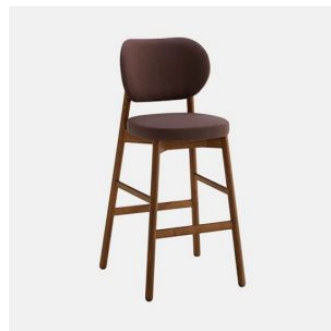

Optional Back: Beech wood panel to selected house finish

Frame: Solid Beech wood to selected house finish

Glides: Nylon

COLLECTION

Coco Timber
CHAIR
CANTARUTTI

Coco Timber
ARMCHAIR
CANTARUTTI

Coco Timber
STOOL
CANTARUTTI