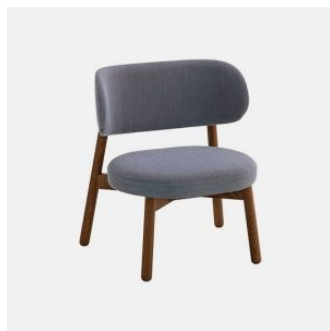

Coco Timber
LOUNGE CHAIR
CANTARUTTI