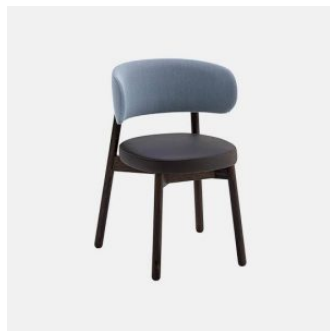

ownworld.com.au

DIMENSIONS

Counter Stool

W 540 D 535 H 960 | SH 670 (mm)

Barstool

W 540 D 535 H 1060 | SH 770 (mm)

MATERIALS

Back & Seat: FR polyurethane foam padding, upholstered in House Fabric, House Leather or COM/COL

Optional Back: Beech wood panel to selected house finish

Frame: Solid Beech wood to selected house finish

Glides: Nylon

COLLECTION

Coco Timber
CHAIR
CANTARUTTI

Coco Timber
ARMCHAIR
CANTARUTTI

Coco Timber
STOOL
CANTARUTTI