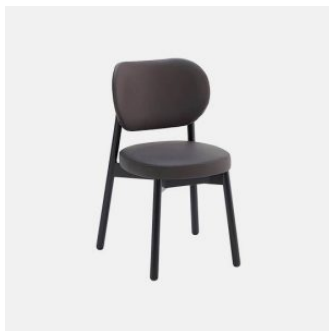

ownworld.com.au

DIMENSIONS

Counter Stool

W 540 D 535 H 960 | SH 670 (mm)

Barstool

W 540 D 535 H 1060 | SH 770 (mm)

MATERIALS

Back & Seat: FR polyurethane foam padding, upholstered in House Fabric, House Leather or COM/COL

Optional Back: Beech wood panel to selected house finish

Frame: Solid Beech wood to selected house finish

Glides: Nylon

COLLECTION

Coco Timber
CHAIR
CANTARUTTI

Coco Timber
ARMCHAIR
CANTARUTTI

Coco Timber
STOOL
CANTARUTTI