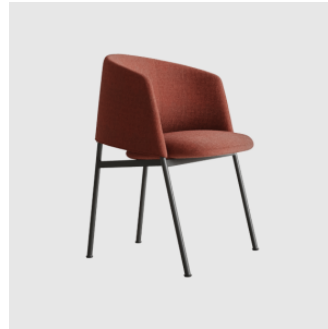

## *Collar Metal*

**BEN  
SEN**

**DESIGN** NIELS BENDTSEN  
BENSEN, CANADA

Featuring the same silhouette as the Collar Lounge Chair, the Collar Armchair is a versatile piece suitable for all occasions. Its crisp, well-defined backrest wraps you in plush comfort, providing an inviting embrace. The generous seat, nestled within the nook of the backrest, is perched on a supportive linear structure, ensuring both comfort and stability.

## MATERIALS

---

Backrest & Seat: Flexible polyurethane with structural metal, and integrated seat cushion with elastic webbing, upholstered in House fabric or leather

Base: Tubular steel, to selected finish

## COLLECTION

---

**Collar Metal**  
LOUNGE CHAIR  
BENSEN

**Collar Timber**  
LOUNGE CHAIR  
BENSEN

**Collar Metal**  
ARMCHAIR  
BENSEN

---

**SYDNEY**  
5/50 Stanley Street  
Darlinghurst

+61293581155