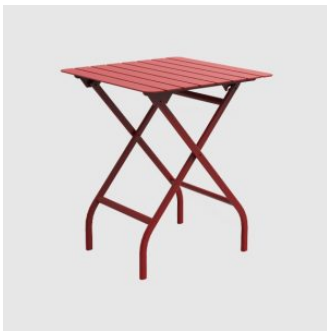

DIMENSIONS

Round
Dia 616 H 750 (mm)

Square
L 616 W 616 H 750 (mm)

MATERIALS

Structure: Aluminium, powdercoat
Features: Suitable for outdoor use, folding

COLLECTION

Como
CAFÉ/DINING TABLE
ZANETI