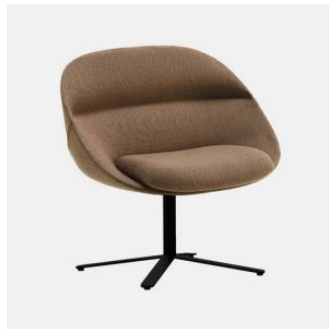

Cori 4-Way Pedestal

DESIGN ANDREA STEIDL
CANTARUTTI HOUSE LEATHERS, ITALY

Gentle curves and natural lines follow the profile of Cori, an Andrea Steidl collection that invites you to relax between comfortable and soothing shapes. The shells essence is captured in the version without upholstery: a soft shape, with masterful curvature, and a subtle play of solids and voids demonstrate how only skillful workmanship can meet the most daring creative projects.

Cori is adaptable to various contexts. From hotel lobbies to waiting rooms, from lounge areas to domestic environments, this transversal collection is the culmination of comfort, aesthetic research and contemporary vision. It can be upholstered in a wide range of colours and materials or, upon request, realised in the precious wooden version.

Glides: Nylon

COLLECTION

Cori Timber 4-Leg
ARMCHAIR
CANTARUTTI

Cori 4-Way Swivel
MEETING ARMCHAIR
CANTARUTTI

Cori 4-Way Pedestal
MEETING ARMCHAIR
CANTARUTTI

Cori Timber 4-Leg
LOUNGE CHAIR
CANTARUTTI

Cori 4-Way Swivel
LOUNGE CHAIR
CANTARUTTI

Cori 4-Way Pedestal
LOUNGE CHAIR
CANTARUTTI

Cori Open Back Lounge Chair
LOUNGE CHAIR
CANTARUTTI

SYDNEY
5/50 Stanley Street
Darlinghurst

+61 2 9358 1155

MELBOURNE
11 Stanley Street
Collingwood

+61 3 9417 0781