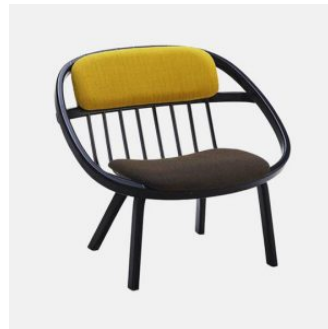

Cori 4-Way Pedestal

DESIGN ANDREA STEIDL
CANTARUTTI HOUSE LEATHERS, ITALY

Gentle curves and natural lines follow the profile of Cori, an Andrea Steidl collection that invites you to relax between comfortable and soothing shapes. The shells essence is captured in the version without upholstery: a soft shape, with masterful curvature, and a subtle play of solids and voids demonstrate how only skillful workmanship can meet the most daring creative projects.

Cori is adaptable to various contexts. From hotel lobbies to waiting rooms, from lounge areas to domestic environments, this transversal collection is the culmination of comfort, aesthetic research and contemporary vision. It can be upholstered in a wide range of colours and materials or, upon request, realised in the precious wooden version.

Glides: Nylon

COLLECTION

Cori Timber 4-Leg
ARMCHAIR
CANTARUTTI

Cori 4-Way Swivel
MEETING ARMCHAIR
CANTARUTTI

Cori 4-Way Pedestal
MEETING ARMCHAIR
CANTARUTTI

Cori Timber 4-Leg
LOUNGE CHAIR
CANTARUTTI

Cori 4-Way Swivel
LOUNGE CHAIR
CANTARUTTI

Cori 4-Way Pedestal
LOUNGE CHAIR
CANTARUTTI

Cori Open Back Lounge Chair
LOUNGE CHAIR
CANTARUTTI

SYDNEY
5/50 Stanley Street
Darlinghurst

+61 2 9358 1155

MELBOURNE
11 Stanley Street
Collingwood

+61 3 9417 0781