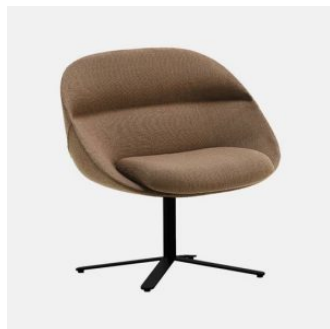

Cori 4-Way Pedestal

DESIGN ANDREA STEIDL
CANTARUTTI HOUSE LEATHERS, ITALY

Gentle curves and natural lines follow the profile of Cori, an Andrea Steidl collection that invites you to relax between comfortable and soothing shapes. The shells essence is captured in the version without upholstery: a soft shape, with masterful curvature, and a subtle play of solids and voids demonstrate how only skillful workmanship can meet the most daring creative projects.

Cori is adaptable to various contexts. From hotel lobbies to waiting rooms, from lounge areas to domestic environments, this transversal collection is the culmination of comfort, aesthetic research and contemporary vision. It can be upholstered in a wide range of colours and materials or, upon request, realised in the precious wooden version.

Glides: Nylon

COLLECTION

Cori Timber 4-Leg
ARMCHAIR
CANTARUTTI

Cori 4-Way Swivel
MEETING ARMCHAIR
CANTARUTTI

Cori 4-Way Pedestal
MEETING ARMCHAIR
CANTARUTTI

Cori Timber 4-Leg
LOUNGE CHAIR
CANTARUTTI

Cori 4-Way Swivel
LOUNGE CHAIR
CANTARUTTI

Cori 4-Way Pedestal
LOUNGE CHAIR
CANTARUTTI

Cori Open Back Lounge Chair
LOUNGE CHAIR
CANTARUTTI

SYDNEY
5/50 Stanley Street
Darlinghurst

+61 2 9358 1155

MELBOURNE
11 Stanley Street
Collingwood

+61 3 9417 0781