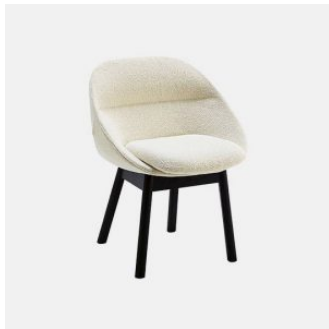

Cori 4-Way Pedestal

DESIGN ANDREA STEIDL
CANTARUTTI HOUSE LEATHERS, ITALY

Gentle curves and natural lines follow the profile of Cori, an Andrea Steidl collection that invites you to relax between comfortable and soothing shapes. The shells essence is captured in the version without upholstery: a soft shape, with masterful curvature, and a subtle play of solids and voids demonstrate how only skillful workmanship can meet the most daring creative projects.

Cori is adaptable to various contexts. From hotel lobbies to waiting rooms, from lounge areas to domestic environments, this transversal collection is the culmination of comfort, aesthetic research and contemporary vision. It can be upholstered in a wide range of colours and materials or, upon request, realised in the precious wooden version.

+61 3 9417 0781

ownworld.com.au

DIMENSIONS

W 810 D 650 H 800 | SH 420 (mm)

MATERIALS

Back & Seat: FR polyurethane foam padding, upholstered in House Fabric, House Leather or COM/COL

Base: Metal to selected house powdercoat colour

Glides: Nylon

COLLECTION

Cori Timber 4-Leg
ARMCHAIR
CANTARUTTI

Cori 4-Way Swivel
MEETING ARMCHAIR
CANTARUTTI

Cori 4-Way Pedestal
MEETING ARMCHAIR
CANTARUTTI

Cori Timber 4-Leg
LOUNGE CHAIR
CANTARUTTI

Cori 4-Way Swivel
LOUNGE CHAIR
CANTARUTTI