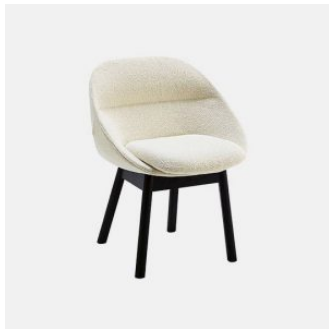

DIMENSIONS

W 610 D 560 H 790 | SH 460 (mm)

MATERIALS

Back & Seat: FR polyurethane foam padding, upholstered in House Fabric, House Leather or COM/COL

Base: Metal to selected house powdercoat colour

Glides: Nylon

COLLECTION

Cori Timber 4-Leg
ARMCHAIR
CANTARUTTI