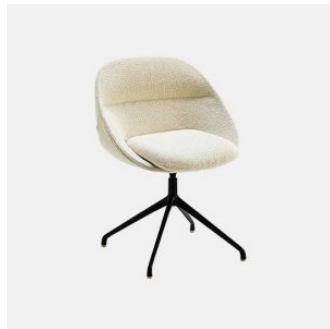

## Cori 4-Way Swivel

**cantarutti**

**DESIGN** ANDREA STEIDL  
CANTARUTTI, ITALY

Gentle curves and natural lines follow the profile of Cori, an Andrea Steidl collection that invites you to relax between comfortable and soothing shapes. The shells essence is captured in the version without upholstery: a soft shape, with masterful curvature, and a subtle play of solids and voids demonstrate how only skillful workmanship can meet the most daring creative projects.

## MATERIALS

Back & Seat: FR polyurethane foam padding, upholstered in House Fabric, House Leather or COM/COL

Base: Metal to selected house powdercoat colour

Glides: Nylon

## COLLECTION

**Cori Timber 4-Leg**  
ARMCHAIR  
CANTARUTTI

**Cori 4-Way Swivel**  
MEETING ARMCHAIR  
CANTARUTTI

**Cori 4-Way Pedestal**  
MEETING ARMCHAIR  
CANTARUTTI

**Cori Timber 4-Leg**  
LOUNGE CHAIR  
CANTARUTTI