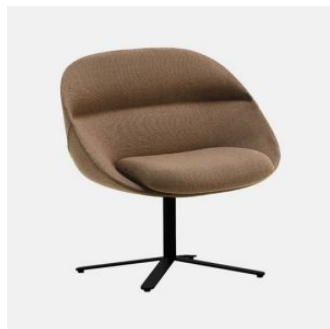

## Cori 4-Way Swivel

**cantarutti**

**DESIGN** ANDREA STEIDL  
CANTARUTTI, ITALY

Gentle curves and natural lines follow the profile of Cori, an Andrea Steidl collection that invites you to relax between comfortable and soothing shapes. The shells essence is captured in the version without upholstery: a soft shape, with masterful curvature, and a subtle play of solids and voids demonstrate how only skillful workmanship can meet the most daring creative projects.

## MATERIALS

Back & Seat: FR polyurethane foam padding, upholstered in House Fabric, House Leather or COM/COL

Base: Metal to selected house powdercoat colour

Glides: Nylon

## COLLECTION

**Cori Timber 4-Leg**  
ARMCHAIR  
CANTARUTTI

**Cori 4-Way Swivel**  
MEETING ARMCHAIR  
CANTARUTTI

**Cori 4-Way Pedestal**  
MEETING ARMCHAIR  
CANTARUTTI

**Cori Timber 4-Leg**  
LOUNGE CHAIR  
CANTARUTTI

**Cori 4-Way Swivel**  
LOUNGE CHAIR  
CANTARUTTI

**Cori 4-Way Pedestal**  
LOUNGE CHAIR  
CANTARUTTI

**Cori Open Back Lounge Chair**  
LOUNGE CHAIR  
CANTARUTTI

**SYDNEY**  
5/50 Stanley Street  
Darlinghurst